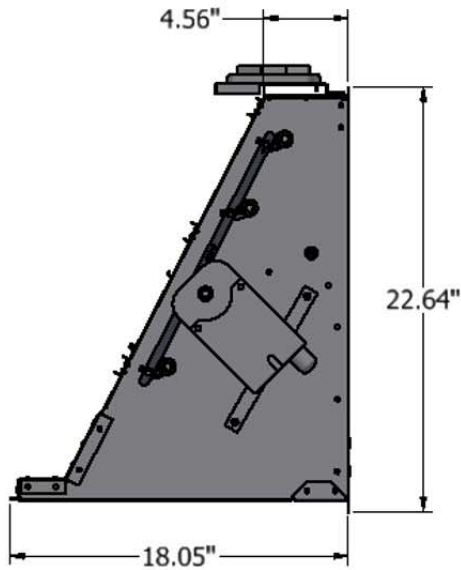

281-987-8400 • 281-987-9494 (fax)
1318 Buschong, Houston, TX 77039
www.mcdanielmetals.com

DOWNFLOW ECONOMIZER, JADE ENTHALPY FITS DAIKIN DB, DF, DR 036-072, DP16GM60***A/B, & GOODMAN GPG/GPH1660***M41AA/BA ULTRA LOW-LEAK, TITLE 24 CLASS 1A COMPLIANT SANDSTONE BEIGE 0270L02634MC

FEATURES

- Fully Modulating Honeywell Jade Control
- Up to 100% Fresh Air
- Integrated Barometric Relief
- Hood Painted to Match Daikin Unit
- Plug-n-Play
- Adjustable Minimum Fresh Air
- Single Enthalpy can be converted to Dual-Enthalpy
- Fuels 3 to 6 Ton Daikin Rooftop Units listed

Compatible McDaniel Metals Power Exhausts	
ITEM NO.	DESCRIPTION
144-DK-036X	PROP. POWER EXHAUST
145-DK-036X	MODULATING POWER EXHAUST
146-DK-0363-X	NON-MODULATING POWER EXHAUST, 3 TON
146-DK-0364-X	NON-MODULATING POWER EXHAUST, 4 TON
146-DK-0365-X	NON-MODULATING POWER EXHAUST, 5 TON
146-DK-0366-X	NON-MODULATING POWER EXHAUST, 6 TON
X=2 (208-230VAC), =4 (460VAC), =7 (575 VAC)