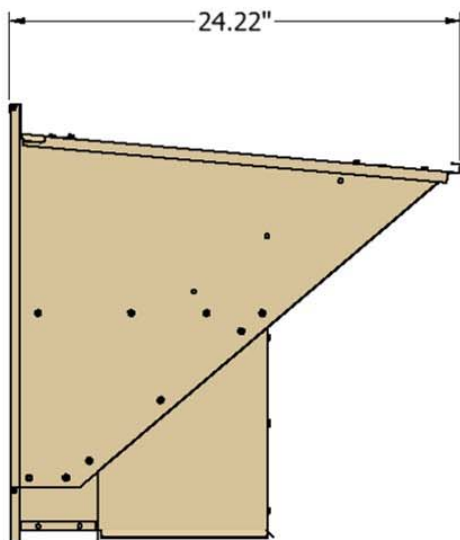

FEATURES

- Fully Modulating Honeywell Jade Control
- Up to 100% Fresh Air
- Integrated Barometric Relief
- Hood Painted to Match Daikin Unit
- Plug-n-Play
- Adjustable Minimum Fresh Air
- Single Enthalpy can be converted to Dual-Enthalpy
- Fuels 3 to 6 Ton Daikin Rooftop Units listed