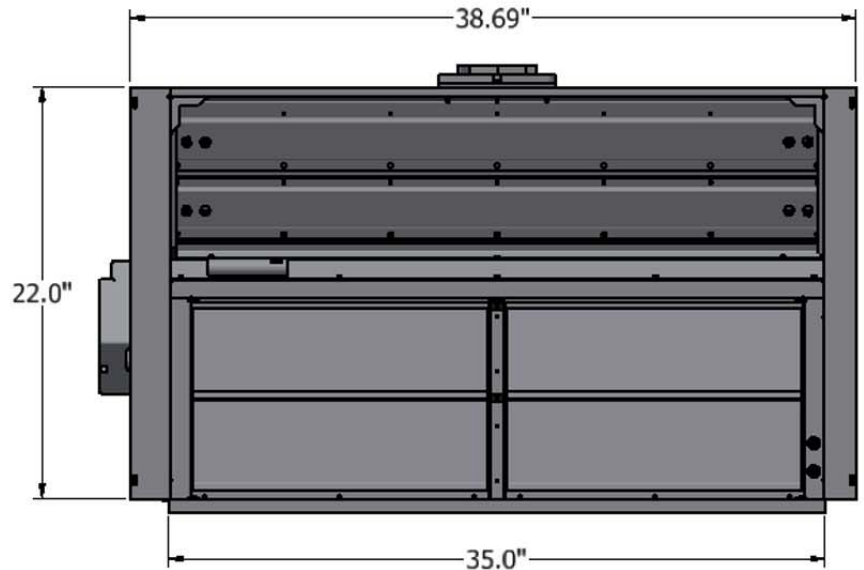

FEATURES

- Fully Modulating Honeywell Jade Control
- Up to 100% Fresh Air
- Integrated Barometric Relief
- Hood Painted to Match Daikin Unit
- Plug-n-Play
- Adjustable Minimum Fresh Air
- Single Enthalpy can be converted to Dual-Enthalpy
- Fuels 3 to 6 Ton Daikin Rooftop Units listed