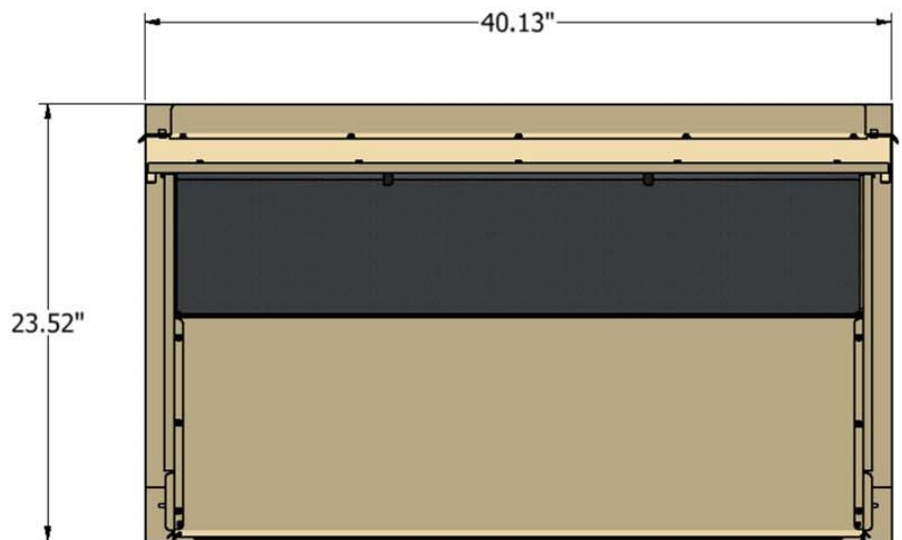

FEATURES

- Fully Modulating Honeywell Jade Control
- Up to 100% Fresh Air
- Integrated Barometric Relief
- Hood Painted to Match Daikin Unit
- Plug-n-Play
- Adjustable Minimum Fresh Air
- Single Enthalpy can be converted to Dual-Enthalpy
- Fuels 3 to 6 Ton Daikin Rooftop Units listed