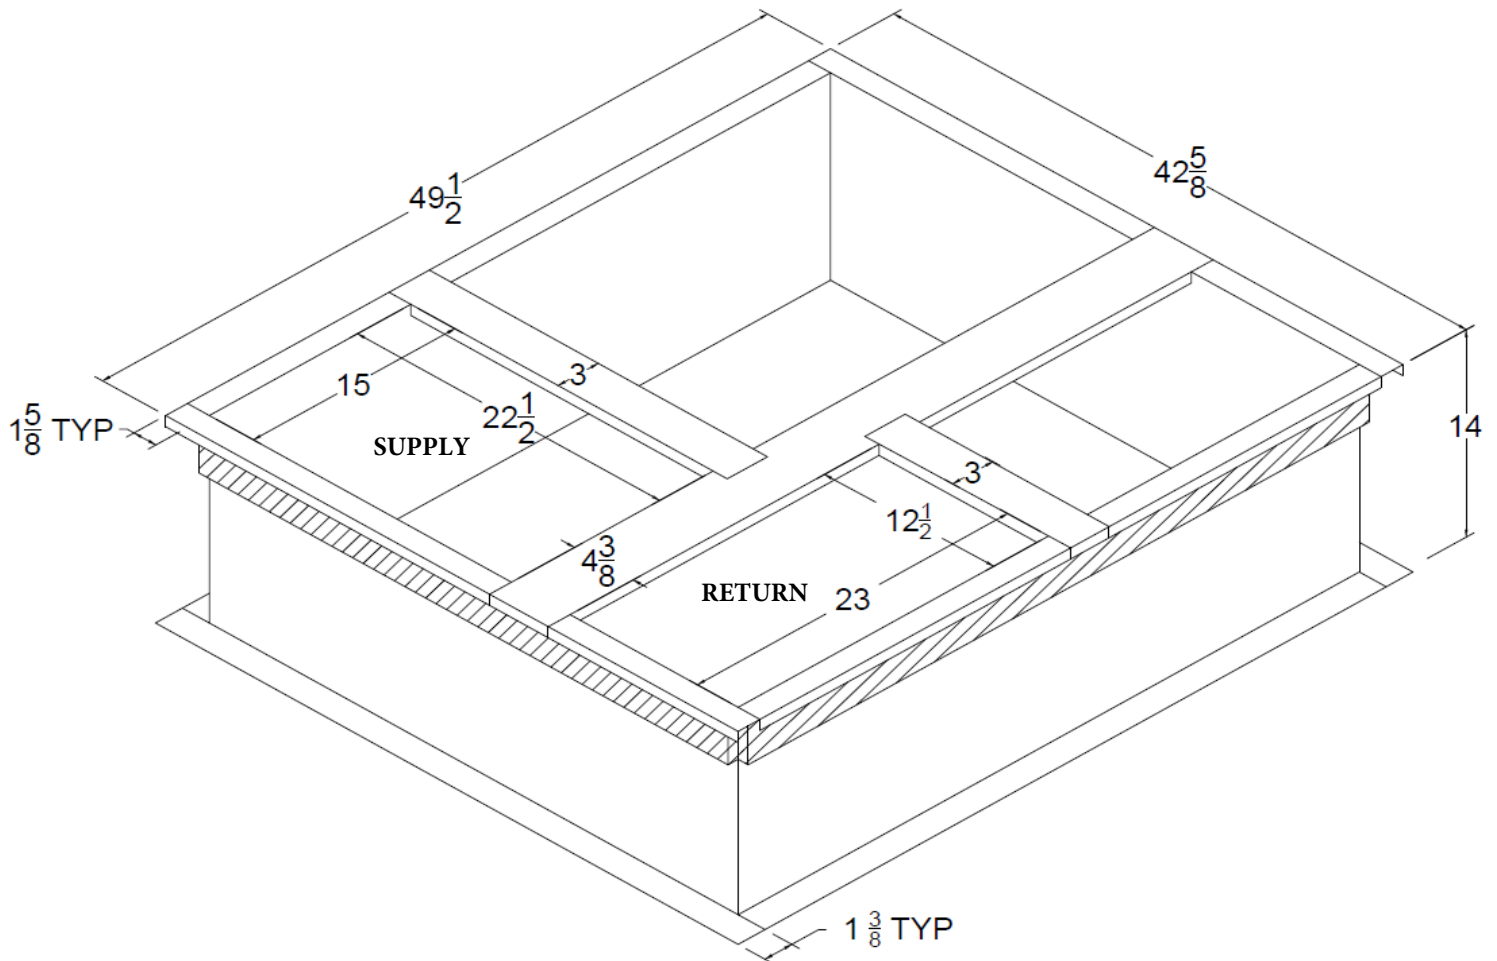

D14CRBPGCHMA

14" KNOCKED DOWN ROOF CURB FITS
DAIKIN DP**C/H**M, DP**G/DM**
AND GOODMAN GPG-APG****M,
GPC/H-APC/H****M

FEATURES

- 14" Tall
- 18" and 24" Tall Available
- 18 Gauge Construction
- 1X4 Wood Nailer
- Shipped Knocked Down With All Hardware
- Gasket Included
- Bed Rail Style Corners

**NOTE: OUTSIDE DUCT DIMENSION SHOULD BE 1/2"
LESS THAN OPENING DIMENSIONS ABOVE.**