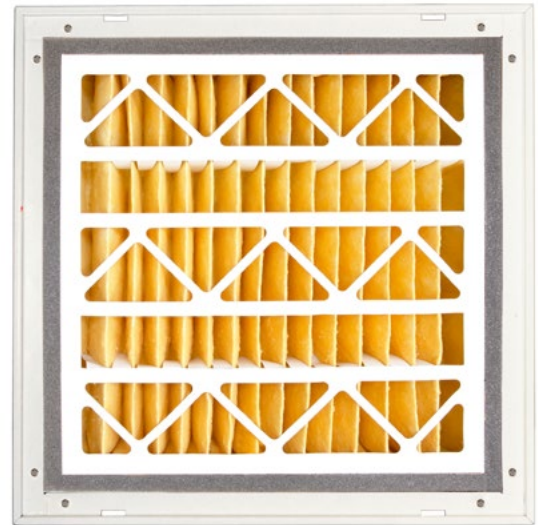

Fig. 1. Typical Ceiling Installation

## SPECIFICATION DATA MERV 11

Frame Design Positions Into Most Standard Grills

- “Best In Class” Home Filtration
- Lasts up to six months or longer
- Health and Allergy benefits via high efficiency media
- Energy savings through technology -  
More media surface area equals lower static pressure
- 3” Deep Pleated Design available in Merv 8 and Merv 11
- Fits most standard 1” returns without modification