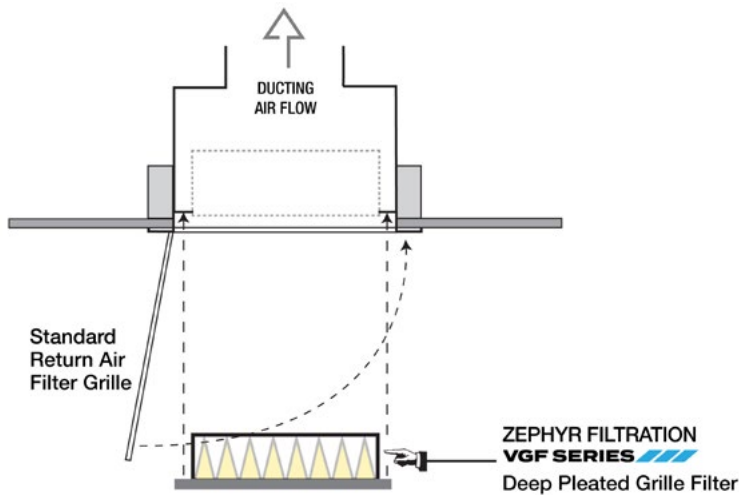

Fig. 1. Typical Ceiling Installation

## SPECIFICATION DATA MERV 11

Frame Design Positions Into Most Standard Grills

- “Best In Class” Home Filtration
- Lasts up to six months or longer
- Health and Allergy benefits via high efficiency media
- Energy savings through technology -  
More media surface area equals lower static pressure
- 3” Deep Pleated Design available in Merv 8 and Merv 11
- Fits most standard 1” returns without modification