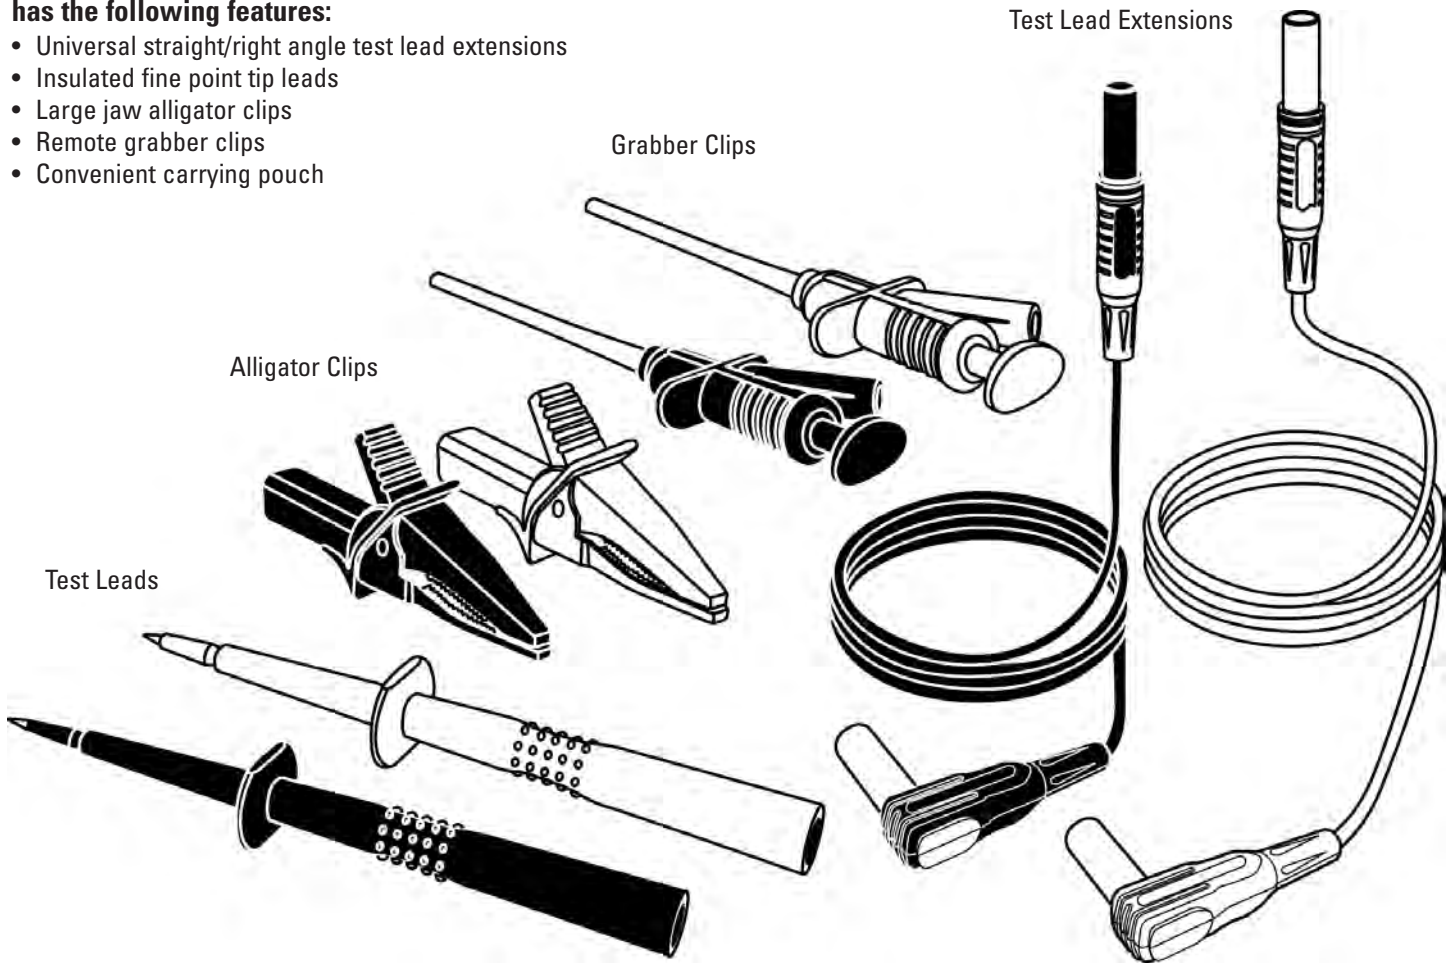

ATL301KIT

Test Lead Kit

A VARIETY OF SOLUTIONS

- Universal straight/right angle test lead extensions
- Insulated fine point tip leads
- Large jaw alligator clips
- Remote grabber clips
- Convenient carrying pouch

ATL301KIT • Test Lead Kit

ATL301KIT offers a collection of probes designed to offer both safety and convenience. Included are a set of straight to right angle standard test leads, two fine point leads, a pair of alligator clips, and grabber clips. This combination of leads offers a variety of solutions to match the challenges faced on a day-to-day basis. Packaged together in a convenient carrying pouch, helps keep them organized and easily accessible.

The ATL301KIT has the following features:

- Universal straight/right angle test lead extensions
- Insulated fine point tip leads
- Large jaw alligator clips
- Remote grabber clips
- Convenient carrying pouch