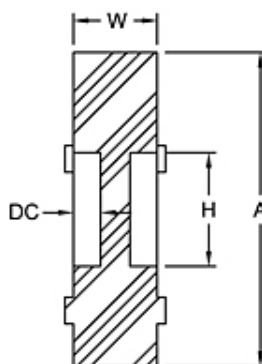

## L Type Spiders - Solid Centers

- The L Type coupling consists of two standard L Type hubs and one spider.

Results 1 - 22 of 22

Item #	Description	Coupling Size	Material	Insert Style	Nominal Torque
68514410118	L035 SPIDER SOX (55-60 DURO)	L035	SOX (NBR) Rubber	Solid	3.50 in·lb 0.40 N·m
68514410119	L035 SPIDER SOX (75-85 DURO)	L035	SOX (NBR) Rubber	Solid	3.50 in·lb 0.40 N·m
68514425307	L050 SPIDER HYTREL	L050	Hytrel®	Solid	50.00 in·lb 5.60 N·m
68514410194	L050 SPIDER SOX	L050	SOX (NBR) Rubber	Solid	26.30 in·lb 3.00 N·m
68514437786	L050 SPIDER URETHANE	L050	Urethane	Solid	39.00 in·lb 4.50 N·m
68514410197	L050 SOX SPIDER 55-65 DURO	L050	SOX (NBR) Rubber	Solid	26.30 in·lb 2.97 N·m
68514410199	L050 SPIDER SOX 85-95 DURO	L050	SOX (NBR) Rubber	Solid	26.30 in·lb 2.97 N·m
68514410406	L070 SPIDER SOX	L070	SOX (NBR) Rubber	Solid	43.20 in·lb 4.90 N·m
68514410395	L070 SPIDER URETHANE SOLID	L070	Urethane	Solid	65.00 in·lb 7.30 N·m
68514410391	L070 SPIDER SOX 55/65 DURO	L070	SOX (NBR) Rubber	Solid	43.20 in·lb 4.90 N·m
68514410621	L/AL075 SPIDER SOX (NBR)	L075, AL075	SOX (NBR) Rubber	Solid	90.00 in·lb 10.20 N·m
68514410622	L/AL075 SPIDER SOX 50/60 DURO	L075, AL075	SOX (NBR) Rubber	Solid	90.00 in·lb 10.20 N·m
68514411070	L/AL090/095 SPIDER SOX	L090, L095, AL090, AL095	SOX (NBR) Rubber	Solid	144 to 194 in·lb 16.3 to 21.9 N·m
68514411494	L/AL099/100 SPIDER SOX	L099, L100, AL099, AL100	SOX (NBR) Rubber	Solid	318 to 417 in·lb 35.9 to 47.1 N·m
68514411717	L/AL110 SPIDER HYTREL	L110, AL110	Hytrel®	Solid	2268.00 in·lb 256.00 N·m