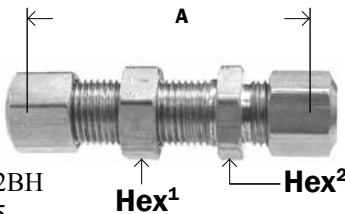

UNION

SAE# 060101BA

M-62

| Part # | Size | A | Hex | Approx. Wt. Lbs. | List Price |
|---------|-------|------|------|------------------|------------|
| 18-062 | 1/8" | 0.64 | 0.31 | 0.03 | 4.59 |
| 18-063 | 3/16" | 0.75 | 0.37 | 0.04 | 2.28 |
| 18-064L | 1/4" | 0.79 | 0.43 | 0.06 | 2.40 |
| 18-064 | 1/4" | 0.81 | 0.43 | 0.06 | 2.76 |
| 18-065 | 5/16" | 0.88 | 0.50 | 0.06 | 3.54 |
| 18-066L | 3/8" | 0.96 | 0.56 | 0.09 | 3.55 |
| 18-066 | 3/8" | 0.98 | 0.56 | 0.10 | 3.38 |
| 18-067 | 7/16" | 1.02 | 0.62 | 0.12 | 19.44 |
| 18-068L | 1/2" | 1.06 | 0.68 | 0.16 | 7.30 |
| 18-068 | 1/2" | 1.25 | 0.68 | 0.16 | 8.73 |
| 18-069L | 5/8" | 1.43 | 0.81 | 0.24 | 8.16 |
| 18-069 | 5/8" | 1.25 | 0.81 | 0.26 | 10.26 |
| 18-070 | 3/4" | 1.41 | 1.00 | 0.35 | 20.69 |
| 18-071L | 7/8" | 1.03 | 1.12 | 0.34 | 17.33 |
| 18-071 | 7/8" | 1.00 | 1.12 | 0.36 | 17.12 |

REDUCING UNION

62-R

| Part # | Size | A | Hex | Approx. Wt. Lbs. | List Price |
|--------|--------------|------|------|------------------|------------|
| 18-076 | 1/4" x 1/8" | 0.73 | 0.44 | 0.04 | 4.20 |
| 18-077 | 1/4" x 3/16" | 0.78 | 0.44 | 0.06 | 7.99 |
| 18-078 | 5/16" x 1/4" | 0.81 | 0.50 | 0.06 | 4.75 |
| 18-079 | 3/8" x 1/4" | 0.90 | 0.56 | 0.10 | 7.20 |
| 18-080 | 3/8" x 5/16" | 0.94 | 0.56 | 0.10 | 7.13 |
| 18-081 | 1/2" x 3/8" | 1.03 | 0.68 | 0.12 | 8.12 |
| 18-082 | 5/8" x 3/8" | 1.03 | 0.81 | 0.15 | 8.00 |
| 18-083 | 5/8" x 1/2" | 1.10 | 0.81 | 0.15 | 9.20 |
| 18-084 | 7/8" x 5/8" | 1.23 | 1.18 | 0.20 | 29.44 |

BULKHEAD UNIONS

SAE# 060101

62BH
75
274

| Part # | Size | A | Hex 1 | Hex 2 | Approx. Wt. Lbs. | List Price |
|--------|------|------|-------|-------|------------------|------------|
| 18-088 | 1/4" | 1.58 | 0.56 | 0.56 | 0.10 | 8.21 |
| 18-090 | 3/8" | 1.76 | 0.68 | 0.68 | 0.14 | 22.16 |