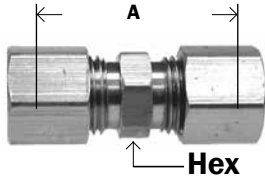

UNION

SAE# 060101BA

M-62

| Part # | Size | A | Hex | Approx. Wt. Lbs. | List Price |
|---------|-------|------|------|------------------|------------|
| 18-062 | 1/8" | 0.64 | 0.31 | 0.03 | 4.59 |
| 18-063 | 3/16" | 0.75 | 0.37 | 0.04 | 2.28 |
| 18-064L | 1/4" | 0.79 | 0.43 | 0.06 | 2.40 |
| 18-064 | 1/4" | 0.81 | 0.43 | 0.06 | 2.76 |
| 18-065 | 5/16" | 0.88 | 0.50 | 0.06 | 3.54 |
| 18-066L | 3/8" | 0.96 | 0.56 | 0.09 | 3.55 |
| 18-066 | 3/8" | 0.98 | 0.56 | 0.10 | 3.38 |
| 18-067 | 7/16" | 1.02 | 0.62 | 0.12 | 19.44 |
| 18-068L | 1/2" | 1.06 | 0.68 | 0.16 | 7.30 |
| 18-068 | 1/2" | 1.25 | 0.68 | 0.16 | 8.73 |
| 18-069L | 5/8" | 1.43 | 0.81 | 0.24 | 8.16 |
| 18-069 | 5/8" | 1.25 | 0.81 | 0.26 | 10.26 |
| 18-070 | 3/4" | 1.41 | 1.00 | 0.35 | 20.69 |
| 18-071L | 7/8" | 1.03 | 1.12 | 0.34 | 17.33 |
| 18-071 | 7/8" | 1.00 | 1.12 | 0.36 | 17.12 |

REDUCING UNION

62-R

| Part # | Size | A | Hex | Approx. Wt. Lbs. | List Price |
|--------|--------------|------|------|------------------|------------|
| 18-076 | 1/4" x 1/8" | 0.73 | 0.44 | 0.04 | 4.20 |
| 18-077 | 1/4" x 3/16" | 0.78 | 0.44 | 0.06 | 7.99 |
| 18-078 | 5/16" x 1/4" | 0.81 | 0.50 | 0.06 | 4.75 |
| 18-079 | 3/8" x 1/4" | 0.90 | 0.56 | 0.10 | 7.20 |
| 18-080 | 3/8" x 5/16" | 0.94 | 0.56 | 0.10 | 7.13 |
| 18-081 | 1/2" x 3/8" | 1.03 | 0.68 | 0.12 | 8.12 |
| 18-082 | 5/8" x 3/8" | 1.03 | 0.81 | 0.15 | 8.00 |
| 18-083 | 5/8" x 1/2" | 1.10 | 0.81 | 0.15 | 9.20 |
| 18-084 | 7/8" x 5/8" | 1.23 | 1.18 | 0.20 | 29.44 |

BULKHEAD UNIONS

SAE# 060101

62BH
75
274

| Part # | Size | A | Hex 1 | Hex 2 | Approx. Wt. Lbs. | List Price |
|--------|------|------|-------|-------|------------------|------------|
| 18-088 | 1/4" | 1.58 | 0.56 | 0.56 | 0.10 | 8.21 |
| 18-090 | 3/8" | 1.76 | 0.68 | 0.68 | 0.14 | 22.16 |