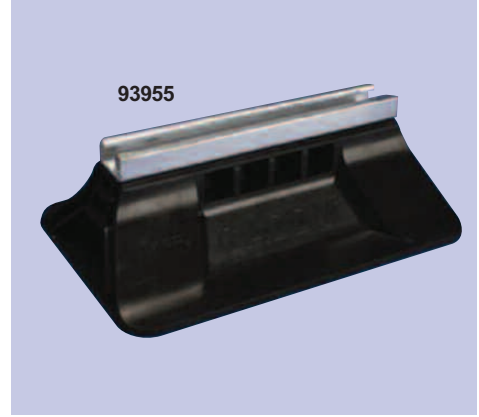

Rooftop Support Systems

MARS SERIES **939**

Caddy® Pyramid ST Series Rooftop Support

Caddy® Pyramid ST Series Rooftop Support is roof-friendly, high-quality, versatile and durable for roofing applications.

Features:

- Thermoplastic base is UV stabilized and weatherproof for long lasting
- Fixed-height mounting platform 4" off the roof surface and 10" of usable strut length, provides excellent load distribution
- Structurally engineered to support up to 1,000 lbs
- Hot-dipped galvanized finish
- Superior corrosion protection
- Supports the green building requirements, bases are made from recycled material and can contribute toward earning LEED credit

SERVICE & INSTALLATION

Disconnects & Safety Switches

MARS SERIES **833 & 803**

MARS Front Open Pullout Disconnect Boxes - NEMA 3R

MARS offers both fusible and non-fusible single phase air conditioner disconnects. These units provide a disconnecting means which should be located within sight from and readily accessible from the air conditioning or refrigerating equipment. UL listed. MARS #83315 is also CUL listed.

MARS Side Open Pullout Disconnect Boxes - NEMA 3R

The MARS Side Open Disconnect Boxes are contractor friendly and feature a unique side opening door, allowing easy access to the work area. The powder coated UV rated finish provides superior esthetics and greater longevity. The patented "finger safe" pullout section prevents accidental contact with electrodes. Easy to remove knockouts and a secure locking mechanism are also featured. This Pullout Disconnect Box is the ideal choice for the busy contractor.