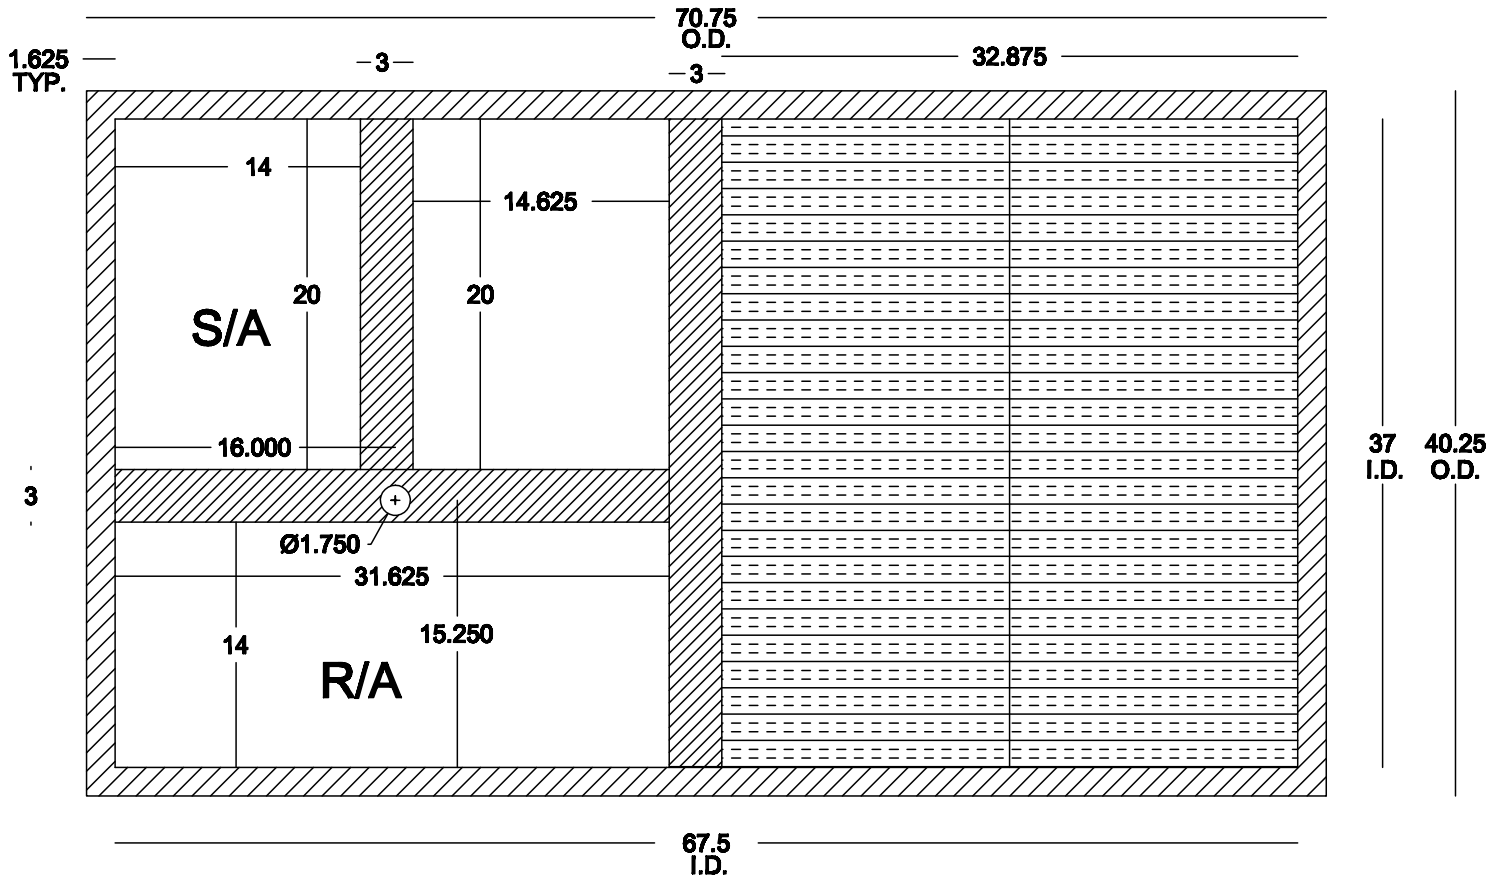

# McDaniel Metals

281-987-8400 • 281-987-9494 (fax)  
1318 Buschong, Houston, TX 77039  
www.mcdanielmetals.com

14CURB3672B

14" KNOCKED DOWN ROOF CURB  
FITS DAIKIN DCG036-072,  
DCH036-072, DCC036-072

## FEATURES

- 14" Tall
- 18" and 24" Tall Available
- 18 Gauge Construction
- 1X4 Wood Nailer
- Shipped Knocked Down With All Hardware
- Gasket Included
- Bed Rail Style Corners
- Weighs 95 Pounds

NOTE: OUTSIDE DUCT DIMENSION SHOULD BE 1/2"

LESS THAN OPENING DIMENSIONS ABOVE.