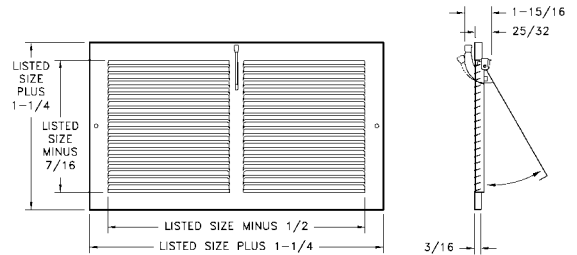

651 Register

- All-steel construction
- 1/3" spaced fins set at 20 degrees
- Volume-control damper
- Bright White finish

651 Available Sizes (in.)				
HT	WIDTH			
	8	10	12	14
4	X	X	X	
6	X	X	X	X