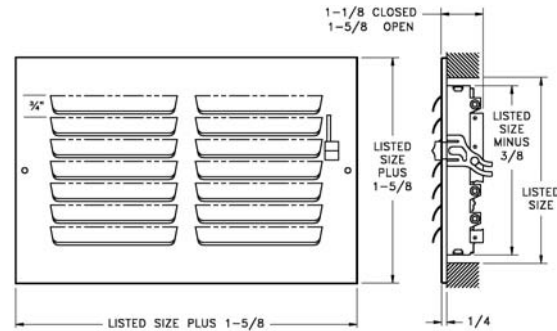

A302 Available Sizes (in.)		
HT	WIDTH	
		10
6	X	X
8		X
10	X	

303 Register

- All-steel one-piece stamped-face curved-blade construction
- Three-way deflection
- Three-way air pattern
- For sidewall or ceiling application
- Multi-shutter valve
- Listed heights 10" and larger require double valves
- Bright White enamel finish

303 Available Sizes (in.)						
HT	WIDTH					
		6	8	10	12	14
4		X	X		X	
6	X	X	X	X	X	X
8		X	X	X	X	
10			X			
12				X		

A303 Register

- Aluminum one-piece stamped-face curved-blade construction
- For sidewall or ceiling application
- Three-way deflection
- Three-way air pattern
- Galvanized multi-shutter valve
- Listed heights 10" and larger require double valves
- Bright White enamel finish

A303 Available Sizes (in.)					
HT	WIDTH				
		6	8	10	12
4		X			
6	X		X	X	X
8		X	X	X	
10			X		
12				X	

304 Register

- All-steel one-piece stamped-face curved-blade construction
- Four-way deflection
- Four-way air pattern
- For sidewall or ceiling application
- Multi-shutter valve
- Listed heights 10" and larger require double valves
- Bright White enamel finish