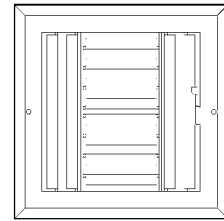

A613 Available Sizes (in.)					
HT	WIDTH				
	6	8	10	12	14
4		X	X		
6	X		X	X	X
8		X		X	X
10			X		
12				X	
14					X

Sidewall Registers & Grilles

A614MS/A614OB Register

- Aluminum face/fin construction
- For sidewall or ceiling application
- Four-way deflection
- Four-way air pattern
- Adjustable curved blades increase deflection control
- Galvanized multi-shutter valve or opposed-blade damper
- Bright White finish

A614 Available Sizes (in.)					
HT	WIDTH				
	6	8	10	12	14
6	X				
8		X			
10			X		
12				X	
14					X

A618MS/A618OB Register

- Aluminum face/fin construction
- Adjustable straight fins provides individual deflection control
- Stamped face margins eliminate mitered corners and rough edges
- Galvanized multi-shutter valve or opposed-blade damper
- Bright White finish