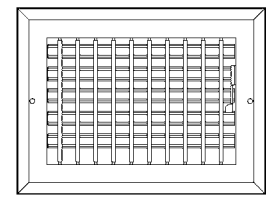

Sidewall Registers & Grilles

A614MS/A614OB Register

- Aluminum face/fin construction
- For sidewall or ceiling application
- Four-way deflection
- Four-way air pattern
- Adjustable curved blades increase deflection control
- Galvanized multi-shutter valve or opposed-blade damper
- Bright White finish

A614 Available Sizes (in.)					
HT	WIDTH				
	6	8	10	12	14
6	X				
8		X			
10			X		
12				X	
14					X

A618MS/A618OB Register

- Aluminum face/fin construction
- Adjustable straight fins provides individual deflection control
- Stamped face margins eliminate mitered corners and rough edges
- Galvanized multi-shutter valve or opposed-blade damper
- Bright White finish

A618 Available Sizes (in.)					
HT	WIDTH				
	6	8	10	12	14
4		X	X	X	X
6	X	X	X	X	X
8		X	X	X	X
10			X		
12				X	
14					X