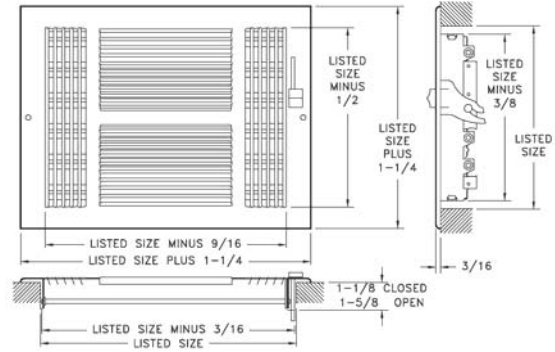

A618 Available Sizes (in.)					
HT	WIDTH				
	6	8	10	12	14
4		X	X	X	X
6	X	X	X	X	X
8		X	X	X	X
10			X		
12				X	
14					X

621 Register

- All-steel construction
- For heating or cooling
- Ideal for shallow duct installations
- Used for ceiling or sidewall installations
- Four-way deflection
- 1/3" spaced fins set at 20 degrees
- Multi-shutter valve
- 1-5/8" depth when fully opened
- Interlocking valve louvers for positive shut-off
- Bright White finish

621 Available Sizes (in.)						
HT	WIDTH					
	6	8	10	12	14	16
6	X					
8		X				
10			X			
12				X		
14					X	
16						X

631 Register

- All-steel construction
- Ideal for shallow duct installations
- Used for ceiling or sidewall installations
- For heating or cooling
- Three-way deflection
- 1/3" spaced fins set at 20 degrees
- Multi-shutter valve
- 1-5/8" depth when fully opened
- Interlocking valve louvers for positive shut-off
- Bright White finish