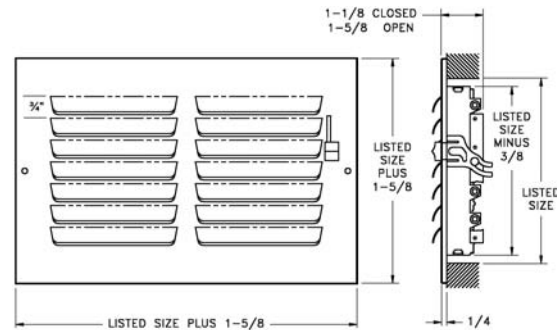

A303 Register

- Aluminum one-piece stamped-face curved-blade construction
- For sidewall or ceiling application
- Three-way deflection
- Three-way air pattern
- Galvanized multi-shutter valve
- Listed heights 10" and larger require double valves
- Bright White enamel finish

A303 Available Sizes (in.)						
HT	WIDTH					
		6	8	10	12	14
4		X				
6	X		X	X	X	
8		X	X	X		
10			X			
12				X		

304 Register

- All-steel one-piece stamped-face curved-blade construction
- Four-way deflection
- Four-way air pattern
- For sidewall or ceiling application
- Multi-shutter valve
- Listed heights 10" and larger require double valves
- Bright White enamel finish

304 Available Sizes (in.)						
HT	WIDTH					
		6	8	10	12	14
6	X					
8		X				
10			X			
12				X		
14					X	

A304 Register

- Aluminum one-piece stamped-face curved-blade construction
- For sidewall or ceiling application
- Four-way deflection
- Four-way air pattern
- Galvanized multi-shutter valve
- Listed heights 10" and larger require double valves
- Bright White enamel finish

A304 Available Sizes (in.)					
HT	WIDTH				
		6	8	10	12
6	X				
8		X			
10			X		
12				X