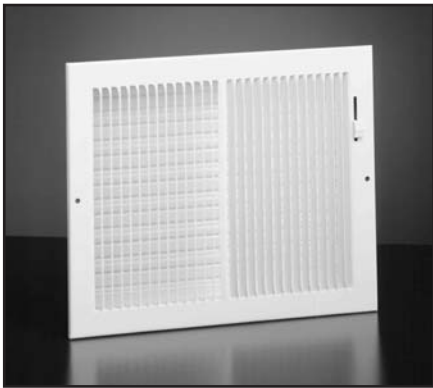

Available with fusible link option, limited sizes (not UL-listed or fire-rated)

661 Register

- All-steel construction
- Used for ceiling or sidewall installations
- For heating or cooling
- Ideal for shallow duct installations
- Two-way deflection
- 1/3" spaced fins set at 20 degrees
- Galvanized multi-shutter valve
- 1-5/8" depth when fully opened
- Interlocking valve louvers for positive shut-off
- Bright White finish

		661 Standard Sizes (in.)									
		WIDTH									
HT		6	8	10	12	14	16	18	20	24	30
4		X	X	X	X	X	X			X	
5			X	X	X	X					
6		X	X	X	X	X	X	X	X	X	X
8			X	X	X	X	X	X	X	X	X
10				X	X						
12					X						

Note: When ordering sidewall products, specify horizontal (width) dimension first.