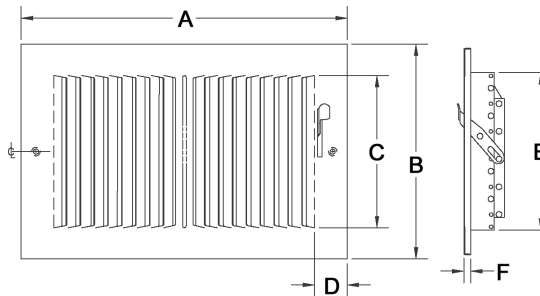

684 Available Sizes (in.)	
HT	WIDTH
	6 8 10 12 14 16
6	X
8	X
10	X
12	X
14	X
16	X

680M Series Register

- All-steel construction with metal handle
- Stamped, straight-blade supply register with multi-louver damper for ceiling or sidewall installation
- Stamped, one-piece face with multi-louver damper for volume control
- Fins spaced on 1/2" centers at 40 degrees
- Available in 1-way, 2-way, 3-way and 4-way airflow patterns
- Bright White finish

681M Available Sizes (in.)							
HT	WIDTH						
	8	10	12	14	16	18	20
4	X						
6		X	X	X	X		X
8			X				

A	B	C	D	E	F
LISTED SIZE PLUS 1-3/4"	LISTED SIZE PLUS 1-3/4"	LISTED SIZE MINUS 5/8"	1-3/16"	LISTED SIZE MINUS 1/4"	5/16"