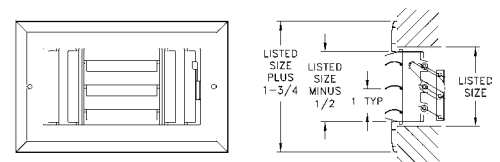

A611MS/A611OB Register

- Aluminum face/fin construction
- For sidewall or ceiling application
- One-way deflection
- One-way air pattern
- Adjustable curved blades increase deflection control
- Galvanized multi-shutter valve or opposed-blade damper
- Bright White finish

A611 Available Sizes (in.)					
HT	WIDTH				
	6	8	10	12	14
4		X	X	X	
6	X		X	X	X
8		X	X	X	X
10			X		
12				X	

A612MS/A612OB Register

- Aluminum face/fin construction
- For sidewall or ceiling application
- Two-way deflection
- Two-way air pattern
- Adjustable curved blades increase deflection control
- Galvanized multi-shutter valve or opposed-blade damper
- Bright White finish

A612 Available Sizes (in.)				
HT	WIDTH			
	8	10	12	14
6		X	X	X
8	X		X	X
10		X		
12			X	

A613MS/A613OB Register

- Aluminum face/fin construction
- For sidewall or ceiling application
- Three-way deflection
- Three-way air pattern
- Adjustable curved blades increase deflection control
- Galvanized multi-shutter valve or opposed-blade damper
- Bright White finish

A613 Available Sizes (in.)					
HT	WIDTH				
	6	8	10	12	14
4		X	X		
6	X		X	X	X
8		X		X	X
10			X		
12				X	
14					X