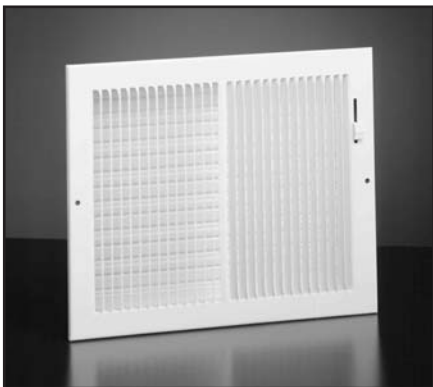

A661 Register

- Stamped aluminum construction
- Used for ceiling or sidewall installations
- For heating or cooling
- Ideal for shallow duct installations
- Two-way deflection
- 1/3" spaced fins set at 20 degrees
- Galvanized multi-shutter valve
- 1-5/8" depth when fully opened
- Interlocking valve louvers for positive shut-off
- Bright White finish

		A661 Available Sizes (in.)			
		WIDTH			
HT		8	10	12	14
4		X	X	X	
6			X	X	X

Contact factory for sizes not listed.