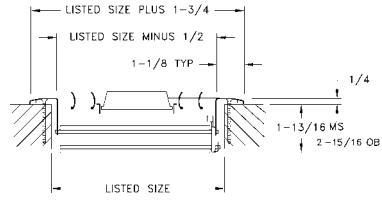

A613 Available Sizes (in.)					
HT	WIDTH				
	6	8	10	12	14
4		X	X		
6	X		X	X	X
8		X		X	X
10			X		
12				X	
14					X

Sidewall Registers & Grilles

A614MS/A614OB Register

- Aluminum face/fin construction
- For sidewall or ceiling application
- Four-way deflection
- Four-way air pattern
- Adjustable curved blades increase deflection control
- Galvanized multi-shutter valve or opposed-blade damper
- Bright White finish

A614 Available Sizes (in.)					
HT	WIDTH				
	6	8	10	12	14
6	X				
8		X			
10			X		
12				X	
14					X

A618MS/A618OB Register

- Aluminum face/fin construction
- Adjustable straight fins provides individual deflection control
- Stamped face margins eliminate mitered corners and rough edges
- Galvanized multi-shutter valve or opposed-blade damper
- Bright White finish