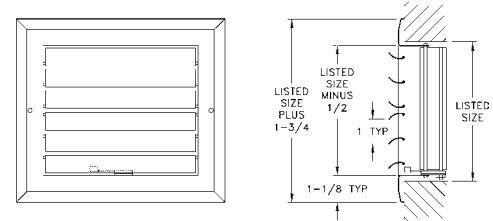

A613MS/A613OB Register

- Aluminum face/fin construction
- For sidewall or ceiling application
- Three-way deflection
- Three-way air pattern
- Adjustable curved blades increase deflection control
- Galvanized multi-shutter valve or opposed-blade damper
- Bright White finish

A613 Available Sizes (in.)					
HT	WIDTH				
	6	8	10	12	14
4		X	X		
6	X		X	X	X
8		X		X	X
10			X		
12				X	
14					X