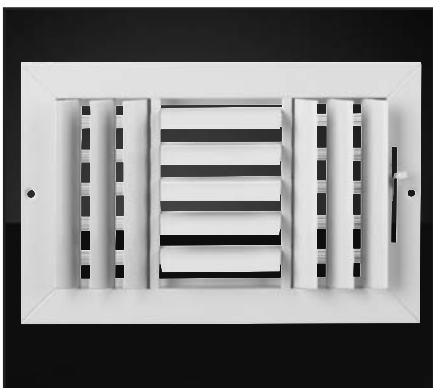

A713 Register

- Available in a 10" x 10" size
- Aluminum construction
- Used for ceiling or sidewall installations
- Three-way deflection
- Three-way air pattern
- Adjustable curved blades increase deflection control
- Multi-shutter valve
- Bright White finish