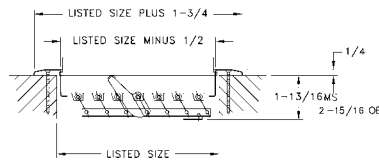

A613MS/A613OB Register

- Aluminum face/fin construction
- For sidewall or ceiling application
- Three-way deflection
- Three-way air pattern
- Adjustable curved blades increase deflection control
- Galvanized multi-shutter valve or opposed-blade damper
- Bright White finish

A613 Available Sizes (in.)					
HT	WIDTH				
	6	8	10	12	14
4		X	X		
6	X		X	X	X
8		X		X	X
10			X		
12				X	
14					X