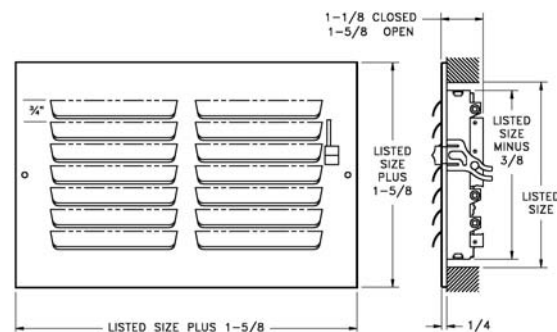

A304 Register

- Aluminum one-piece stamped-face curved-blade construction
- For sidewall or ceiling application
- Four-way deflection
- Four-way air pattern
- Galvanized multi-shutter valve
- Listed heights 10" and larger require double valves
- Bright White enamel finish

A304 Available Sizes (in.)					
HT	WIDTH				
		6	8	10	12
6	X				
8		X			
10			X		
12				X