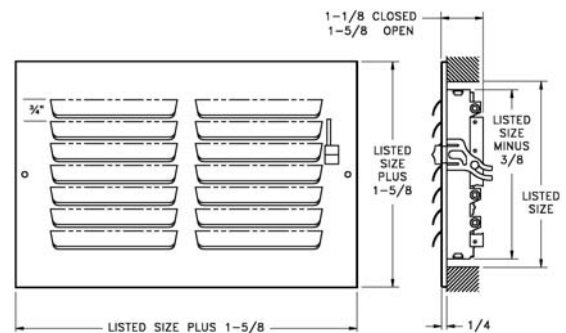

A301 Register

- Aluminum one-piece stamped-face curved-blade construction
- For sidewall or ceiling application
- One-way deflection
- One-way air pattern
- Galvanized multi-shutter valve
- Listed heights 10" and larger require double valves
- Bright White enamel finish

A301 Available Sizes (in.)						
HT	WIDTH					
		6	8	10	12	14
4		X	X	X		
6	X	X	X	X	X	
8		X	X	X	X	
10			X