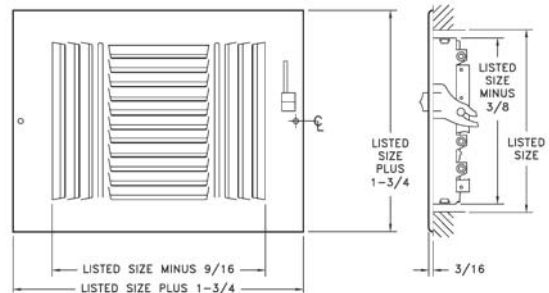

683 Register

- All-steel construction
- Used for ceiling or sidewall installations
- Ideal for shallow duct installations
- Three-way deflection
- 1/2" spaced fins set at 40 degrees
- Multi-shutter valve
- 1-5/8" depth when fully opened
- Interlocking valve louvers for positive shut-off
- Bright White finish

683 Available Sizes (in.)	
HT	WIDTH
	6 8 10 12 14 16
4	X X X X X
6	X X X X X X
8	X X X X X X
10	X
12	X
14	X
16	X