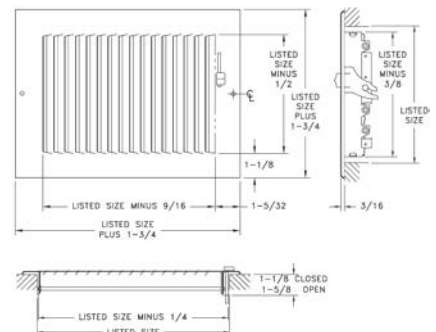

		673 Standard Sizes (in.)										
		WIDTH										
HT	10	12	14	16	18	20	24	25	30	32	36	40
	6	X		X				X		X		
8			X			X		X				
10	X					X	X		X			
12		X			X	X	X		X		X	
14			X			X	X	X	X		X	
16			X	X		X	X	X	X		X	
18		X			X	X	X		X			
20	X	X	X	X	X	X	X	X	X			X
24		X	X	X	X	X	X		X		X	
25			X	X		X		X		X		
30		X	X	X		X	X	X	X			
32				X		X		X				
36		X		X		X	X					
40						X						

Contact factory for sizes not listed.

- Some sizes are available factory installed filters (Model 659FIL). Contact factory for details.

681 Register

- All-steel construction
- Used for ceiling or sidewall installations
- Ideal for shallow duct installations
- One-way deflection
- 1/2" spaced fins set at 40 degrees
- Multi-shutter valve
- 1-5/8" depth when fully opened
- Interlocking valve louvers for positive shut-off
- Bright White finish
- Call factory for sizes available in aluminum—Model A681

		681 Available Sizes (in.)						
		WIDTH						
HT	8	10	12	14	16	18	20	
	4	X						
6	X	X	X	X	X	X	X	

Engineering Data on Page 46-47

Available with fusible link option, limited sizes (not UL-listed or fire-rated)