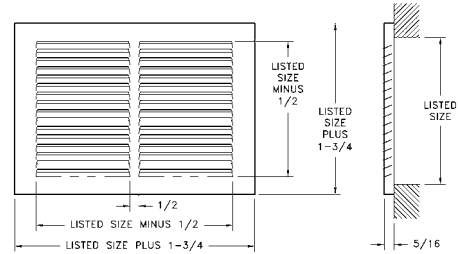

650 Available Sizes (in.)											
HT	WIDTH										
	6	8	10	12	14	16	18	20	24	30	36
4	X	X	X	X	X	X		X	X	X	
6	X	X	X	X	X	X	X	X	X	X	X
8		X	X	X	X	X	X	X	X	X	X
10	X		X	X	X	X	X	X	X	X	X
12			X	X	X	X	X	X	X	X	X
14	X	X	X	X	X	X	X	X	X	X	
16				X	X	X	X	X	X	X	
18				X	X		X	X	X	X	
20			X	X	X	X		X	X	X	
24	X		X	X	X	X	X	X	X	X	
25								X			
30					X			X	X	X	

A650 Available Sizes (in.)					
HT	WIDTH				
	6	10	12	14	18
6	X		X		
8				X	
10		X			
12			X		X
14				X	

651 Register

- All-steel construction
- 1/3" spaced fins set at 20 degrees
- Volume-control damper
- Bright White finish