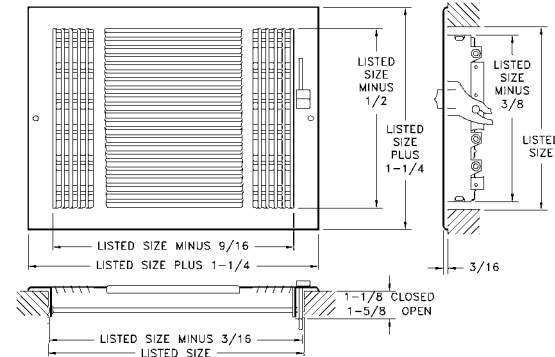

650 Return Air Grille

- All-steel construction
- 1/3" spaced fins set at 20 degrees
- Exceptional free area
- 5/16" Margin Turnback
- Bright White finish

650 Available Sizes (in.)											
HT	WIDTH										
	6	8	10	12	14	16	18	20	24	30	36
4	X	X	X	X	X	X		X	X	X	
6	X	X	X	X	X	X	X	X	X	X	X
8		X	X	X	X	X	X	X	X	X	X
10	X		X	X	X	X	X	X	X	X	X
12			X	X	X	X	X	X	X	X	X
14	X	X	X	X	X	X	X	X	X	X	
16				X	X	X	X	X	X	X	
18				X	X		X	X	X	X	
20			X	X	X	X		X	X	X	
24	X		X	X	X	X	X	X	X	X	
25								X			
30					X			X	X	X