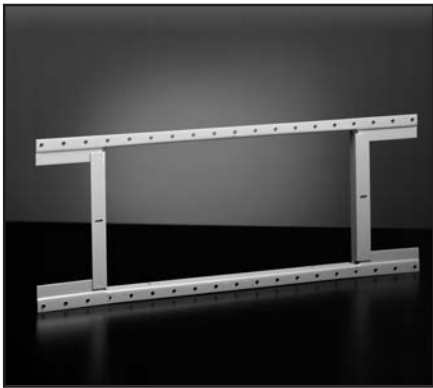

RESIDENTIAL CONSTRUCTION FEATURES		3
--	--	---

SIDEWALL/CEILING REGISTERS & GRILLES

3	Steel Sidewall Stud Frame	11	
301 (A301)	Steel (Stamped Aluminum) Curved Blade One-Way	11	42
302 (A302)	Steel (Stamped Aluminum) Curved Blade Two-Way	12	42
303 (A303)	Steel (Stamped Aluminum) Curved Blade Three-Way	12-13	42
304 (A304)	Steel (Stamped Aluminum) Curved Blade Four-Way	13	42
300M Series	Stamped Curved-Blade Register with Multi-Louver Damper	14	42
A611	Stamped Aluminum Curved Blade Register One-Way, MS/OB	15	43
A612	Stamped Aluminum Curved Blade Register Two-Way, MS/OB	15	43
A613	Stamped Aluminum Curved Blade Register Three-Way, MS/OB	15	43
A614	Stamped Aluminum Curved Blade Register Four-Way, MS/OB	16	43
A618	Stamped Aluminum Straight Blade Register, MS/OB	16	44
621	Stamped Steel Four-Way Register	17	44
631	Stamped Steel Three-Way Register	17	45
650 (A650)	Stamped Steel/Aluminum Return Grille	17-18	45
651	Stamped Steel Register	18	45
659	Stamped Steel Filter Grille	18	45
661 (A661)	Stamped Steel/Aluminum Two-Way Register	19	46
672	Stamped Steel Return Grille	20	46
673	Stamped Steel Filter Grille	20	46
681	Stamped Steel One-Way Register	21	47
682	Stamped Steel Two-Way Register	21	47
683	Stamped Steel Three-Way Register	21	47
684	Stamped Steel Four-Way Register	21	47
680M Series	Stamped Lanced-Blade Register with Multi-Louver Damper	22	47

Model 3 Sidewall Stud Frame

- All-steel construction
- Extension arms fasten directly to studs
- Provides solid foundation for register and stackhead
- Permits good plaster base right up to frame

Model 3 Available Sizes (in.)					
HT	WIDTH				
		10	12	14	24
4		X			
6	X	X	X	X	X