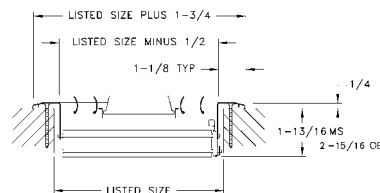

A611MS/A611OB Register

- Aluminum face/fin construction
- For sidewall or ceiling application
- One-way deflection
- One-way air pattern
- Adjustable curved blades increase deflection control
- Galvanized multi-shutter valve or opposed-blade damper
- Bright White finish

A611 Available Sizes (in.)					
HT	WIDTH				
	6	8	10	12	14
4		X	X	X	
6	X		X	X	X
8		X	X	X	X
10			X		
12				X	

A612MS/A612OB Register

- Aluminum face/fin construction
- For sidewall or ceiling application
- Two-way deflection
- Two-way air pattern
- Adjustable curved blades increase deflection control
- Galvanized multi-shutter valve or opposed-blade damper
- Bright White finish

A612 Available Sizes (in.)				
HT	WIDTH			
	8	10	12	14
6		X	X	X
8	X		X	X
10		X		
12			X	

A613MS/A613OB Register

- Aluminum face/fin construction
- For sidewall or ceiling application
- Three-way deflection
- Three-way air pattern
- Adjustable curved blades increase deflection control
- Galvanized multi-shutter valve or opposed-blade damper
- Bright White finish

A613 Available Sizes (in.)					
HT	WIDTH				
	6	8	10	12	14
4		X	X		
6	X		X	X	X
8		X		X	X
10			X		
12				X	
14					X