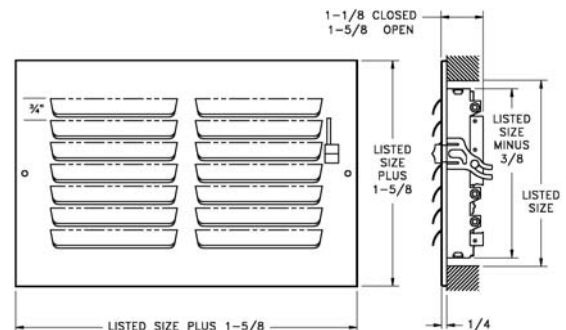

303 Register

- All-steel one-piece stamped-face curved-blade construction
- Three-way deflection
- Three-way air pattern
- For sidewall or ceiling application
- Multi-shutter valve
- Listed heights 10" and larger require double valves
- Bright White enamel finish

303 Available Sizes (in.)							
HT	WIDTH						
		6	8	10	12	14	16
4		X	X		X		
6	X	X	X	X	X	X	
8		X	X	X	X		
10			X				
12				X