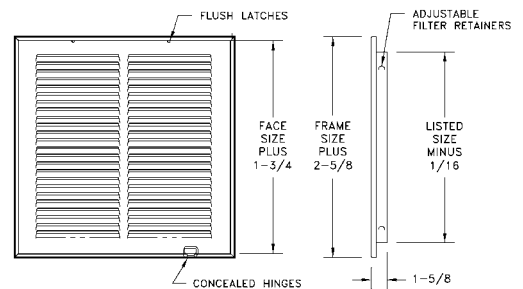

659 Return Air Filter Grille

- All-steel construction
- 1/3" spaced fins set at 20 degrees
- Effectively conceals filter
- Use standard 1" thick disposable filters (not included)
- Removable face for easy installation and cleaning
- Equipped with adjustable filter retainers
- Bright White finish
- Some sizes are available factory installed filters (Model 659FIL). Contact factory for details.

659 Standard Sizes (in.)										
HT	WIDTH									
	10	12	14	16	18	20	24	25	30	36
6		X	X				X		X	
8							X		X	
10	X					X	X		X	
12		X			X	X	X		X	
14			X			X	X	X	X	X
16				X		X	X	X	X	
18					X		X		X	
20	X	X	X	X		X	X	X	X	
24		X	X		X	X	X		X	
25			X	X		X		X		
30			X	X		X	X		X	
36							X			

Note: When ordering, specify horizontal dimension first.

Contact factory for sizes not listed.