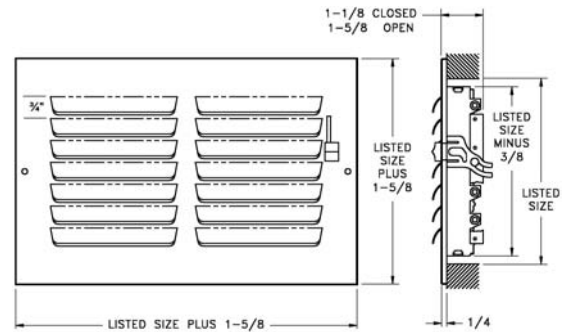

302 Register

- All-steel one-piece stamped-face curved-blade construction
- Two-way deflection
- Two-way air pattern
- For sidewall or ceiling application
- Multi-shutter valve
- Listed heights 10" and larger require double valves
- Bright White enamel finish

302 Available Sizes (in.)					
HT	WIDTH				
		8	10	12	14
4	X				
6	X	X	X	X	
8	X	X	X	X