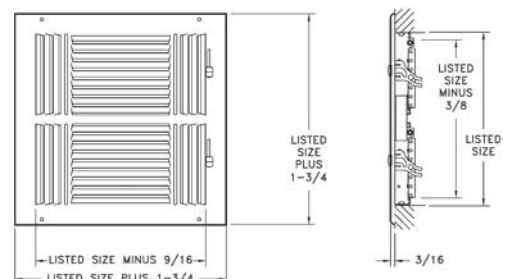

684 Register

- All-steel construction
- Used for ceiling or sidewall installations
- Ideal for shallow duct installations
- Four-way deflection
- 1/2" spaced fins set at 40 degrees
- Multi-shutter valve
- 1-5/8" depth when fully opened
- Interlocking valve louvers for positive shut-off
- Listed heights 10" and larger require double valves
- Bright White finish
- Call factory for sizes available in Aluminum A684

684 Available Sizes (in.)	
HT	WIDTH
	6 8 10 12 14 16
6	X
8	X
10	X
12	X
14	X
16	X