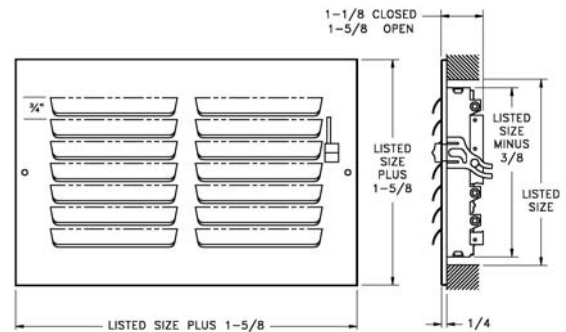

301 Register

- All-steel one-piece stamped-face curved-blade construction
- One-way deflection
- One-way air pattern
- For sidewall or ceiling application
- Multi-shutter valve
- Listed heights 10" and larger require double valves
- Bright White enamel finish

301 Available Sizes (in.)						
HT	WIDTH					
		6	8	10	12	14
4		X	X	X	X	
6	X	X	X	X	X	
8		X	X	X	X	
10			X			
12				X