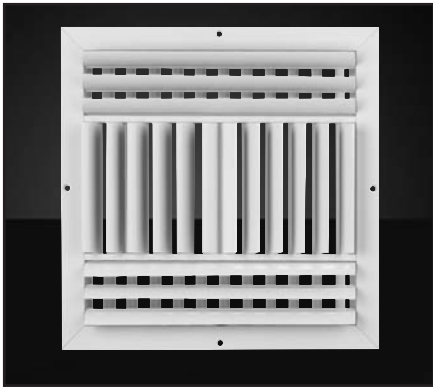

A711 Available Sizes (inches)					
Height	Width				
	6	8	10	12	14
4		X	X		
6	X		X	X	X
8		X	X	X	X
10			X		
12				X	

A712MS Register

- Aluminum construction
- Used for ceiling or sidewall installations
- Two-way deflection
- Two-way air pattern
- Adjustable curved blades increase deflection control
- Multi-shutter valve
- Bright White finish

A712 Available Sizes (inches)		
Height	Width	
	10	12
6	X	X
8		X
10	X	
12		X

A713 Register

- Available in a 10" x 10" size
- Aluminum construction
- Used for ceiling or sidewall installations
- Three-way deflection
- Three-way air pattern
- Adjustable curved blades increase deflection control
- Multi-shutter valve
- Bright White finish

Sidewall Registers & Grilles

A714MS Register

- Aluminum construction
- Used for ceiling or sidewall installations
- Four-way deflection
- Four-way air pattern
- Adjustable curved blades increase deflection control
- Multi-shutter valve
- Bright White finish