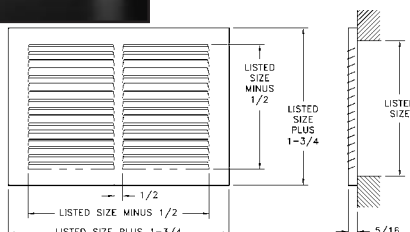

Contact factory for sizes not listed.

Note: When ordering, specify horizontal dimension first.