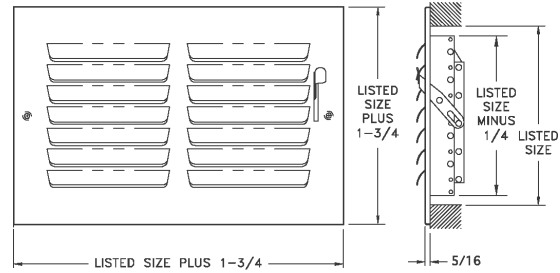

A303 Available Sizes (in.)					
HT	WIDTH				
		6	8	10	12
4		X			
6	X		X	X	X
8		X	X	X	
10			X		
12				X	

304 Register

- All-steel one-piece stamped-face curved-blade construction
- Four-way deflection
- Four-way air pattern
- For sidewall or ceiling application
- Multi-shutter valve
- Listed heights 10" and larger require double valves
- Bright White enamel finish

304 Available Sizes (in.)					
HT	WIDTH				
		6	8	10	12
6	X				
8		X			
10			X		
12				X	
14					X

A304 Register

- Aluminum one-piece stamped-face curved-blade construction
- For sidewall or ceiling application
- Four-way deflection
- Four-way air pattern
- Galvanized multi-shutter valve
- Listed heights 10" and larger require double valves
- Bright White enamel finish

A304 Available Sizes (in.)				
HT	WIDTH			
		6	8	10
6	X			
8		X		
10			X	
12				X

300M Series Register

- All-steel construction with metal handle
- Stamped curved-blade supply register with multi-louver damper for ceiling or sidewall installation
- Stamped, one-piece face with multi-louver damper for volume control
- Available in 1-way, 2-way, 3-way and 4-way airflow patterns
- Bright White finish