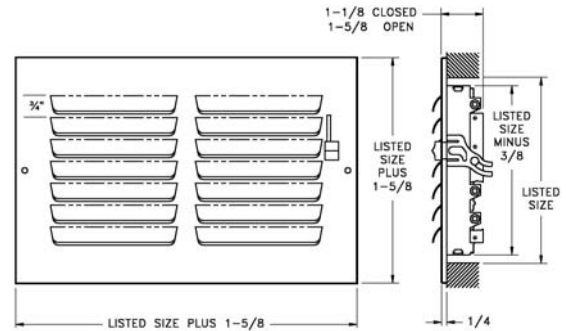

A301 Available Sizes (in.)					
HT	WIDTH				
		6	8	10	12
4		X	X	X	
6	X	X	X	X	X
8		X	X	X	X
10			X		

Sidewall Registers & Grilles

302 Register

- All-steel one-piece stamped-face curved-blade construction
- Two-way deflection
- Two-way air pattern
- For sidewall or ceiling application
- Multi-shutter valve
- Listed heights 10" and larger require double valves
- Bright White enamel finish

302 Available Sizes (in.)				
HT	WIDTH			
		8	10	12
4	X			
6	X	X	X	X
8	X	X	X	X

A302 Register

- Aluminum one-piece stamped-face curved-blade construction
- For sidewall or ceiling application
- Two-way deflection
- Two-way air pattern
- Galvanized multi-shutter valve
- Listed heights 10" and larger require double valves
- Bright White enamel finish

A302 Available Sizes (in.)		
HT	WIDTH	
		10
6	X	X
8		X
10	X	

303 Register

- All-steel one-piece stamped-face curved-blade construction
- Three-way deflection
- Three-way air pattern
- For sidewall or ceiling application
- Multi-shutter valve
- Listed heights 10" and larger require double valves
- Bright White enamel finish