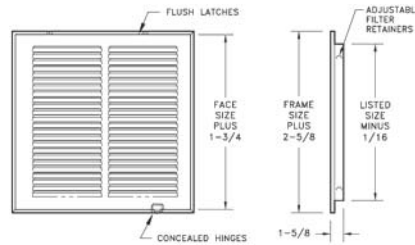

- Some sizes are available factory installed filters (Model 659FIL). Contact factory for details.