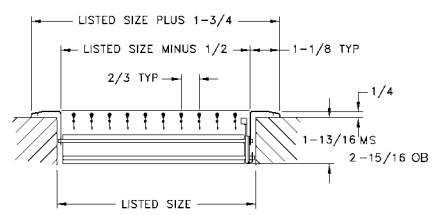

Sidewall Registers & Grilles

A614MS/A614OB Register

- Aluminum face/fin construction
- For sidewall or ceiling application
- Four-way deflection
- Four-way air pattern
- Adjustable curved blades increase deflection control
- Galvanized multi-shutter valve or opposed-blade damper
- Bright White finish

A614 Available Sizes (in.)					
HT	WIDTH				
	6	8	10	12	14
6	X				
8		X			
10			X		
12				X	
14					X

A618MS/A618OB Register

- Aluminum face/fin construction
- Adjustable straight fins provides individual deflection control
- Stamped face margins eliminate mitered corners and rough edges
- Galvanized multi-shutter valve or opposed-blade damper
- Bright White finish

A618 Available Sizes (in.)					
HT	WIDTH				
	6	8	10	12	14
4		X	X	X	X
6	X	X	X	X	X
8		X	X	X	X
10			X		
12				X	
14					X