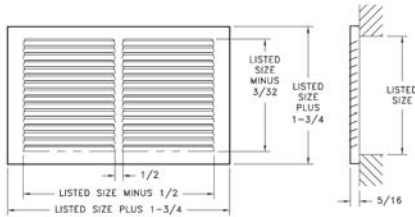

673 Return Air Filter Grille

- All-steel construction
- 1/2" spaced fins set at 40 degrees
- Effectively conceals filter
- Use standard 1" thick disposable filters (not included)
- Removable face for easy installation and cleaning
- Equipped with adjustable filter retainers
- Bright White finish

		673 Standard Sizes (in.)											
		WIDTH											
HT	10	12	14	16	18	20	24	25	30	32	36	40	
	6	X		X				X		X			
8			X			X		X					
10	X					X	X		X				
12		X			X	X	X		X		X		
14			X			X	X	X	X		X		
16			X	X		X	X	X	X		X		
18		X			X	X	X		X				
20	X	X	X	X	X	X	X	X	X			X	
24		X	X	X	X	X	X		X		X		
25			X	X		X		X		X			
30		X	X	X		X	X	X	X				
32				X		X		X					
36		X		X		X	X						
40						X							

Contact factory for sizes not listed.