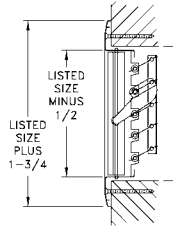

Sidewall Registers & Grilles

A614MS/A614OB Register

- Aluminum face/fin construction
- For sidewall or ceiling application
- Four-way deflection
- Four-way air pattern
- Adjustable curved blades increase deflection control
- Galvanized multi-shutter valve or opposed-blade damper
- Bright White finish

A614 Available Sizes (in.)					
HT	WIDTH				
	6	8	10	12	14
6	X				
8		X			
10			X		
12				X	
14					X

A618MS/A618OB Register

- Aluminum face/fin construction
- Adjustable straight fins provides individual deflection control
- Stamped face margins eliminate mitered corners and rough edges
- Galvanized multi-shutter valve or opposed-blade damper
- Bright White finish

A618 Available Sizes (in.)					
HT	WIDTH				
	6	8	10	12	14
4		X	X	X	X
6	X	X	X	X	X
8		X	X	X	X
10			X		
12				X	
14					X