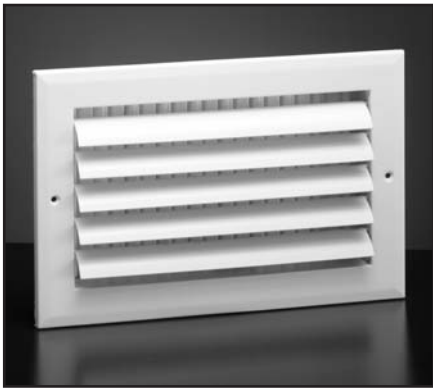

304M Available Sizes (in.)					
HT	WIDTH				
	6	8	10	12	14
6	X				
8		X			
10			X		
12				X	
14					X

A611MS/A611OB Register

- Aluminum face/fin construction
- For sidewall or ceiling application
- One-way deflection
- One-way air pattern
- Adjustable curved blades increase deflection control
- Galvanized multi-shutter valve or opposed-blade damper
- Bright White finish