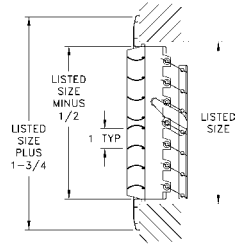

A613 Available Sizes (in.)					
HT	WIDTH				
	6	8	10	12	14
4		X	X		
6	X		X	X	X
8		X		X	X
10			X		
12				X	
14					X

Sidewall Registers & Grilles

A614MS/A614OB Register

- Aluminum face/fin construction
- For sidewall or ceiling application
- Four-way deflection
- Four-way air pattern
- Adjustable curved blades increase deflection control
- Galvanized multi-shutter valve or opposed-blade damper
- Bright White finish

A614 Available Sizes (in.)					
HT	WIDTH				
	6	8	10	12	14
6	X				
8		X			
10			X		
12				X	
14					X

A618MS/A618OB Register

- Aluminum face/fin construction
- Adjustable straight fins provides individual deflection control
- Stamped face margins eliminate mitered corners and rough edges
- Galvanized multi-shutter valve or opposed-blade damper
- Bright White finish