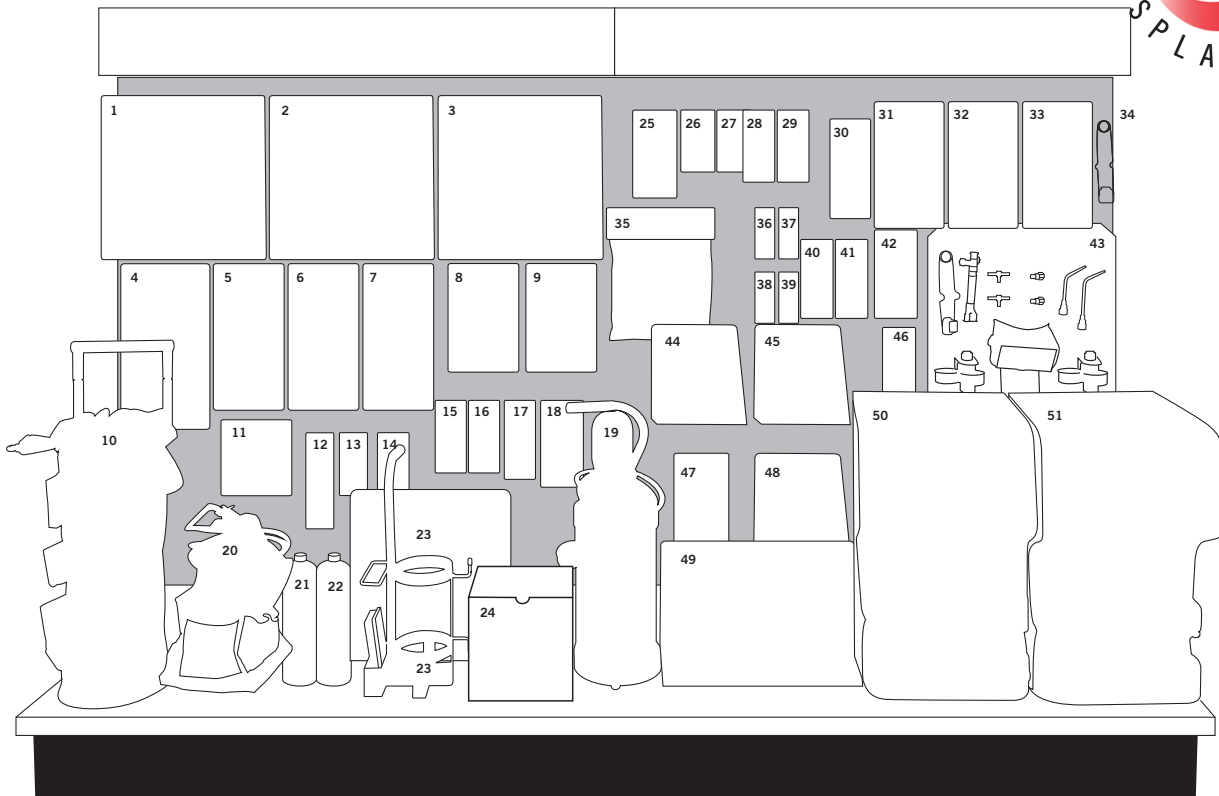

8' PLAN-O-GRAM

Part No.	Product Description	Qty
27.	0387-0041 1-W-J-CS WELDING NOZZLE	1
28.	0387-0042 2-W-J-CS WELDING NOZZLE	1
29.	0387-0043 3-W-J-CS WELDING NOZZLE	1
30.	0382-0127 J-28 HANDLE With CHECK VALVES	1
31.	0387-0003 CA-1260-cs CUTTING ATTACHMENT	1
32.	0387-0011 100FC HANDLE	1
33.	0387-0005 CA1350CS CUTTING ATTACHMENT	1
34.	1423-0023 L-1 ROUND FILE SPARK LIGHTER	1
35.	0386-1090 AH-12 HOSE ACETYLENE 12 FT.	1
36.	0387-0144 00-3-101-CS CUTTING TIP	1
37.	0387-0145 0-3-101-CS CUTTING TIP	1
38.	0387-0146 1-3-101-CS CUTTING TIP	1
39.	0387-0147 2-3-101-CS CUTTING TIP	1

Part No.	Product Description	Qty
40.	0386-0546 D-2 DUAL TIP	1
41.	0386-0545 D-1 DUAL TIP	1
42.	0325-0109 VMA-J-15 MULTI-FLAME NOZZLE	1
43.	0386-1326 CST-150	1
44.	0386-0786 221-05FP REAR MOUNT OXYGEN REGULATOR	1
45.	0386-0784 201-05FP REAR MOUNT ACETYLENE REGULATOR	1
46.	0386-0580 WST-5 WRAPPER TIP	1
47.	0386-0849 NFM-TT FLOW METER	1
48.	0386-0814 245-03P REGULATOR	1
49.	0386-1370 NITROGEN PURGE KIT	1
50.	0386-1320 CST-P CUTSKILL TOTE KIT W/O TANKS	1
51.	0386-1323 CST-CPT CUTSKILL TOTE KIT With TANKS	1