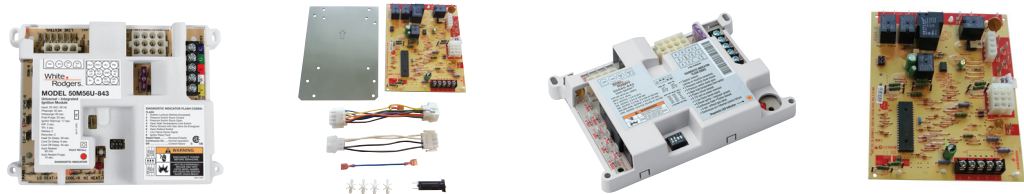

Lennox Single Stage HSI Integrated Furnace Controls

Universal and OEM Direct Furnace Control Replacement Kits

Controls Gas Valve, Ignitor, Blower, Inducer, Humidifier and Air Cleaner.

Models	50M56U-843	21D83M-843	50A65-843	50A66-743
Control Type	Universal Single Stage Control Kit	Lennox OEM Replacement Kit	Universal Single Stage Control	Lennox OEM Direct Replacement Control
Ignitor Voltage	120V	80V	80V	80V
Versatility	Replaces Over 300 Controls	Replaces Over 40 Controls	Replaces Over 20 Controls	Replaces 16 Controls
Ignitor Included	HotRod Universal Nitride 120V Ignitor	N/A	N/A	N/A
Harnesses Included	Harnesses with Selection Chart	Harnesses with Selection Chart	N/A	N/A
Diagnostics	System Diagnostic LED with Fault Recall	System Diagnostic LED	System Diagnostic LED	System Diagnostic LED
Dedicated Humidification (Optional)	120V	120V or 24V	120V	120V or 24V
Electronic Air Cleaner (Optional)	120V	120V	120V	120V
Mounting	Cutout Template and Screws Included	Direct Replacement/ Mounting Plate Included	Cutout Template and Screws Included	Drop-in Replacement
Fuses	Included—On Board	Included—Off Board	Included—On Board	N/A
Selectable Heat-on-Delay	30s	45s	30/45s	45s
Selectable Heat-off-Delay	100/150s	60/90/120/180s	60/90/120/180s	60/90/120/180s
Selectable Cool-on-Delay	6s	2s	5s	2s
Selectable Cool-off-Delay	45s	2/45s	45/90s	2/45s