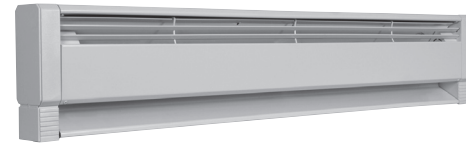

HBB Series

- Combined boiler and reservoir
- Automatic temperature shutoff
- Individual room control
- Maximum heat retention
- Large wiring compartment

Baseboard Units

SIZE	VOLTS	WATTS	STOCK NO.
28"	240/208	500/375	BER HBB504
34"	240/208	750/563	BER HBB754
46"	240/208	1000/750	BER HBB1004
58"	240/208	1250/938	BER HBB1254
70"	240/208	1500/1125	BER HBB1504
94"	240/208	2000/1500	BER HBB2004

Thermostat

Field Installed in Junction Box

SNAP ACTION, DP	BER HBBT2

Contact your Viking sales representative for contractor pricing.