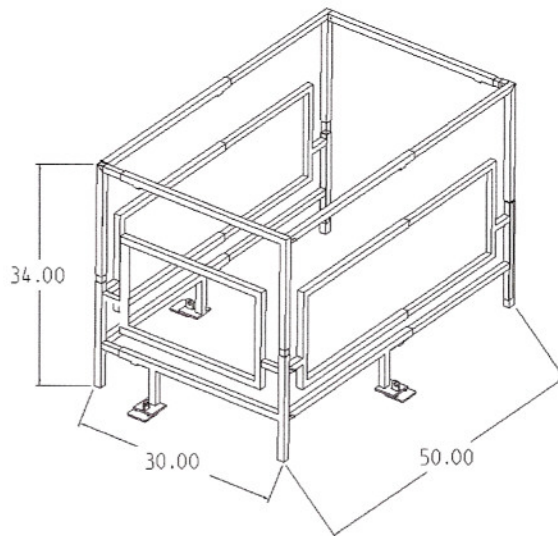

For complete Structural Drawings with technical data please call 407-578-8444

	SIZE B	MATERIAL TUBE STEEL	TITLE AC GUARD
	SCALE NONE		SHEET 1A OF 18