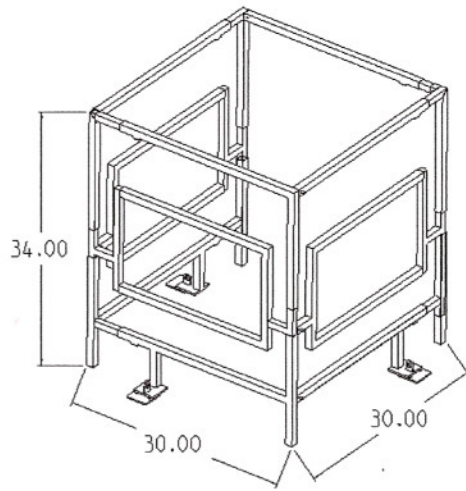

For complete Structural Drawings with technical data please call 407-578-8444

	SIZE B	MATERIAL TUBE STEEL	TITLE AC GUARD
	SCALE NONE		SHEET 1A OF 18