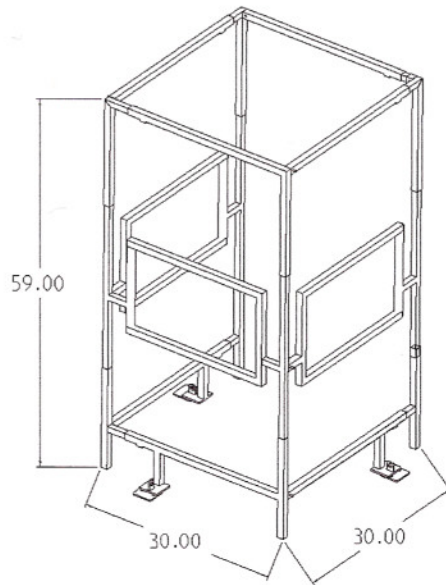

For complete Structural Drawings with technical data please call 407-578-8444

	SIZE B	MATERIAL TUBE STEEL	TITLE AC GUARD
	SCALE NONE		SHEET 1A OF 18