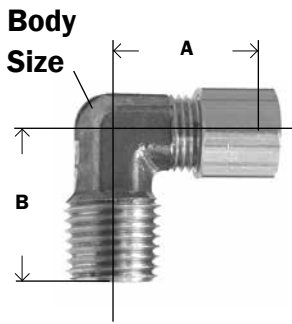

**MALE ELBOW**

**SAE# 060202**

**Forged**

**Barstock**

69  
269C  
BSE1  
169C

Part #	Comp. X Male NPTF	A	B	Body Size	Approx. Wt. Lbs.	List Price
18-220	1/8" x 1/8"	0.59	0.75	0.34	0.02	4.90
18-220B*	1/8" x 1/8"	0.60	0.67	0.43	0.04	3.42
18-221	3/16" x 1/8"	0.63	0.72	0.34	0.04	4.28
18-221B*	3/16" x 1/8"	0.62	0.69	0.43	0.06	3.24
18-223	3/16" x 1/4"	0.60	0.81	0.39	0.05	4.92
18-224	1/4" x 1/8"	0.60	0.75	0.37	0.06	3.50
18-224B*	1/4" x 1/8"	0.62	0.75	0.43	0.06	2.86
18-225	1/4" x 1/4"	0.65	0.94	0.36	0.08	3.95
18-225B*	1/4" x 1/4"	0.61	0.81	0.56	0.08	3.42
18-226	1/4" x 3/8"	0.75	0.91	0.47	0.08	4.57
18-227	1/4" x 1/2"	0.81	1.13	0.56	0.12	7.39
18-228	5/16" x 1/8"	0.66	0.75	0.47	0.06	4.85
18-228B*	5/16" x 1/8"	0.62	0.75	0.42	0.06	4.10
18-229	5/16" x 1/4"	0.66	0.81	0.47	0.07	4.81
18-229B*	5/16" x 1/4"	0.69	0.84	0.57	0.08	6.31
18-230	5/16" x 3/8"	0.75	0.91	0.47	0.10	5.66
18-231	5/16" x 1/2"	0.84	1.12	0.56	0.12	9.08
18-232	3/8" x 1/8"	0.72	0.66	0.39	0.06	3.88
18-232B*	3/8" x 1/8"	0.69	0.69	0.57	0.06	6.65
18-233	3/8" x 1/4"	0.75	0.82	0.46	0.08	5.11
18-233B*	3/8" x 1/4"	0.75	0.94	0.57	0.08	5.13
18-234	3/8" x 3/8"	0.81	0.94	0.46	0.10	5.36
18-234B*	3/8" x 3/8"	0.71	0.83	0.69	0.10	9.04
18-235	3/8" x 1/2"	0.87	1.12	0.56	0.14	11.01
18-235B*	3/8" x 1/2"	0.88	1.16	0.94	0.14	17.83
18-248	3/8" x 3/4"	1.03	1.19	0.81	0.18	11.48
18-247	7/16" x 1/4"	0.84	1.00	0.56	0.14	9.75
18-236	1/2" x 1/4"	0.88	0.97	0.56	0.14	7.87
18-237	1/2" x 3/8"	0.88	1.03	0.56	0.19	7.24
18-237B*	1/2" x 3/8"	0.94	1.12	0.70	0.19	10.09
18-238	1/2" x 1/2"	0.94	1.13	0.59	0.17	7.51
18-238B*	1/2" x 1/2"	0.94	1.31	0.86	0.17	16.01
18-239	1/2" x 3/4"	1.16	1.25	0.81	0.18	13.95
18-240	5/8" x 3/8"	1.06	1.12	0.68	0.18	8.58
18-241	5/8" x 1/2"	1.06	1.16	0.68	0.20	10.32
18-241B*	5/8" x 1/2"	1.06	1.31	0.86	0.20	16.06
18-242	5/8" x 3/4"	1.16	1.31	0.81	0.24	14.76
18-243	3/4" x 1/2"	1.19	1.31	0.94	0.26	15.91
18-245	3/4" x 3/4"	1.19	1.38	0.94	0.30	18.22
18-246	7/8" x 3/4"	1.25	1.38	0.94	0.35	27.58