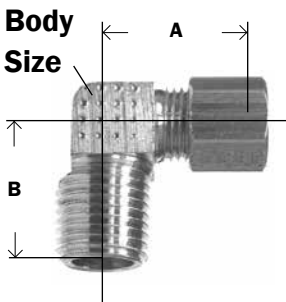

**MALE ELBOW**

**SAE# 060202**

**Forged**

**Barstock**

69  
269C  
BSE1  
169C

Part #	Comp. X Male NPTF	A	B	Body Size	Approx. Wt. Lbs.	List Price
18-220	1/8" x 1/8"	0.59	0.75	0.34	0.02	4.90
18-220B*	1/8" x 1/8"	0.60	0.67	0.43	0.04	3.42
18-221	3/16" x 1/8"	0.63	0.72	0.34	0.04	4.28
18-221B*	3/16" x 1/8"	0.62	0.69	0.43	0.06	3.24
18-223	3/16" x 1/4"	0.60	0.81	0.39	0.05	4.92
18-224	1/4" x 1/8"	0.60	0.75	0.37	0.06	3.50
18-224B*	1/4" x 1/8"	0.62	0.75	0.43	0.06	2.86
18-225	1/4" x 1/4"	0.65	0.94	0.36	0.08	3.95
18-225B*	1/4" x 1/4"	0.61	0.81	0.56	0.08	3.42
18-226	1/4" x 3/8"	0.75	0.91	0.47	0.08	4.57
18-227	1/4" x 1/2"	0.81	1.13	0.56	0.12	7.39
18-228	5/16" x 1/8"	0.66	0.75	0.47	0.06	4.85
18-228B*	5/16" x 1/8"	0.62	0.75	0.42	0.06	4.10
18-229	5/16" x 1/4"	0.66	0.81	0.47	0.07	4.81
18-229B*	5/16" x 1/4"	0.69	0.84	0.57	0.08	6.31
18-230	5/16" x 3/8"	0.75	0.91	0.47	0.10	5.66
18-231	5/16" x 1/2"	0.84	1.12	0.56	0.12	9.08
18-232	3/8" x 1/8"	0.72	0.66	0.39	0.06	3.88
18-232B*	3/8" x 1/8"	0.69	0.69	0.57	0.06	6.65
18-233	3/8" x 1/4"	0.75	0.82	0.46	0.08	5.11
18-233B*	3/8" x 1/4"	0.75	0.94	0.57	0.08	5.13
18-234	3/8" x 3/8"	0.81	0.94	0.46	0.10	5.36
18-234B*	3/8" x 3/8"	0.71	0.83	0.69	0.10	9.04
18-235	3/8" x 1/2"	0.87	1.12	0.56	0.14	11.01
18-235B*	3/8" x 1/2"	0.88	1.16	0.94	0.14	17.83
18-248	3/8" x 3/4"	1.03	1.19	0.81	0.18	11.48
18-247	7/16" x 1/4"	0.84	1.00	0.56	0.14	9.75
18-236	1/2" x 1/4"	0.88	0.97	0.56	0.14	7.87
18-237	1/2" x 3/8"	0.88	1.03	0.56	0.19	7.24
18-237B*	1/2" x 3/8"	0.94	1.12	0.70	0.19	10.09
18-238	1/2" x 1/2"	0.94	1.13	0.59	0.17	7.51
18-238B*	1/2" x 1/2"	0.94	1.31	0.86	0.17	16.01
18-239	1/2" x 3/4"	1.16	1.25	0.81	0.18	13.95
18-240	5/8" x 3/8"	1.06	1.12	0.68	0.18	8.58
18-241	5/8" x 1/2"	1.06	1.16	0.68	0.20	10.32
18-241B*	5/8" x 1/2"	1.06	1.31	0.86	0.20	16.06
18-242	5/8" x 3/4"	1.16	1.31	0.81	0.24	14.76
18-243	3/4" x 1/2"	1.19	1.31	0.94	0.26	15.91
18-245	3/4" x 3/4"	1.19	1.38	0.94	0.30	18.22
18-246	7/8" x 3/4"	1.25	1.38	0.94	0.35	27.58