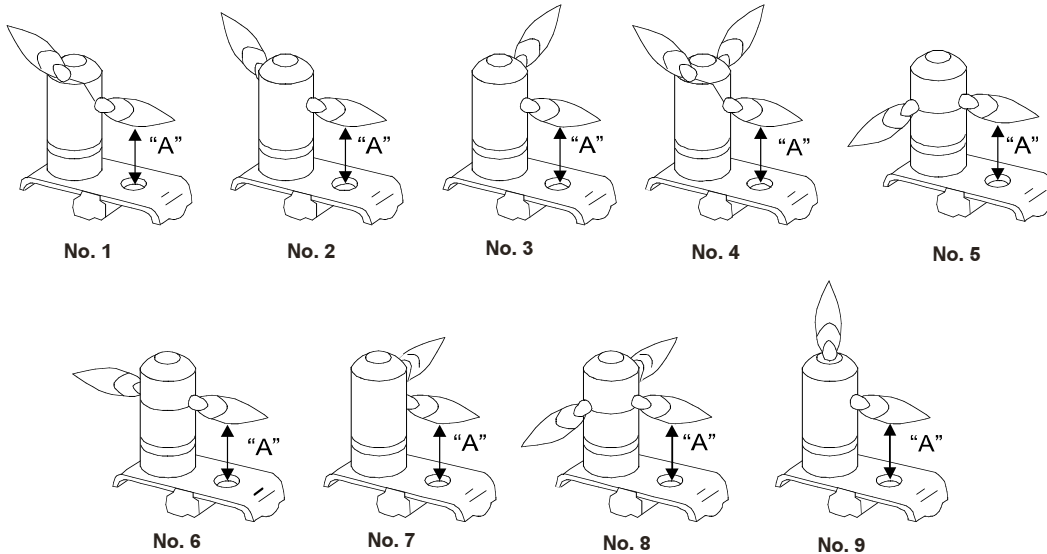

J Series BASO® Combination Standing Pilot Burner

BASO Gas Products LLC

Description

This Series of pilot burners is used for standing pilot applications and is available in many tip arrangements. The J990MDA-2 is a universal replacement pilot burner for J12_DDA, J13_DDA (D12 and D13) types with No. 9 tip arrangements.

The J991MDA-2 through J999MDA-2 models are universal replacement pilot burners for J10_DDA, J11_DDA (D10 and D11) types (see the *Selection Chart* for tip arrangements).

The pilot burners are individually packed in a plastic bag with one natural gas inlet installed, one LP gas inlet fitting, and necessary parts for mounting.

Agency Listing

- None

To Order

To order genuine BASO Products, call 1-877-227-6427 (1-877-BASOGAS). Specify the code number from the following selection chart.

Pilot Burner Tip Positions

Selection Chart

Code Number	Tip Position	Natural Gas Inlet Fitting	LP Gas Inlet Fitting	"A" Dimension
J990MDA-2	9	Y90AA-3223	Y90AA-4212	1.102 in. (28 mm)
J991MDA-2	1	Y90AA-3223	Y90AA-4212	0.850 in. (21.6 mm)
J992MDA-2	2	Y90AA-3223	Y90AA-4213	0.850 in. (21.6 mm)
J993MDA-2	3	Y90AA-3223	Y90AA-4212	0.850 in. (21.6 mm)
J994MDA-2	4	Y90AA-3225	Y90AA-4214	0.850 in. (21.6 mm)
J995MDA-2	5	Y90AA-3221	Y90AA-4211	0.850 in. (21.6 mm)
J996MDA-2	6	Y90AA-3223	Y90AA-4212	0.850 in. (21.6 mm)
J997MDA-2	7	Y90AA-3221	Y90AA-4211	0.850 in. (21.6 mm)
J998MDA-2	8	Y90AA-3223	Y90AA-4212	0.850 in. (21.6 mm)
J999MDA-2	9	Y90AA-3223	Y90AA-4212	0.850 in. (21.6 mm)