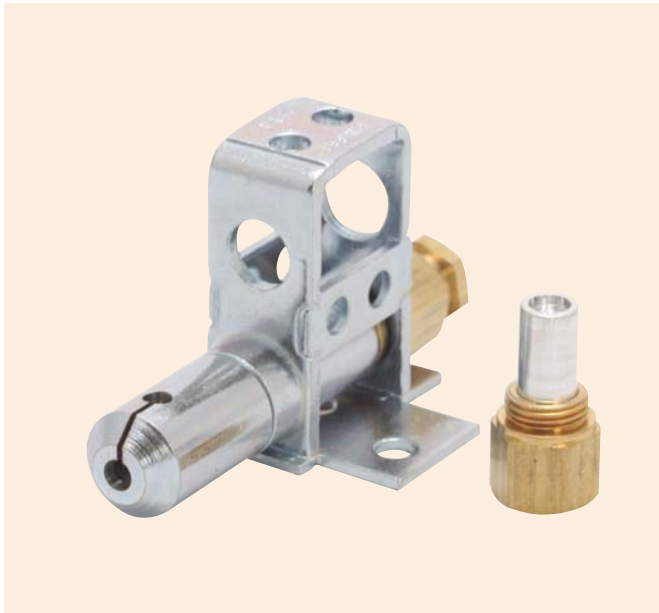

J Series BASO® Combination Standing Pilot Burner

BASO Gas Products LLC

Description

This Series of pilot burners is used for standing pilot applications and is available in many tip arrangements. The J990MDA-2 is a universal replacement pilot burner for J12_DDA, J13_DDA (D12 and D13) types with No. 9 tip arrangements.

The J991MDA-2 through J999MDA-2 models are universal replacement pilot burners for J10_DDA, J11_DDA (D10 and D11) types (see the *Selection Chart* for tip arrangements).

The pilot burners are individually packed in a plastic bag with one natural gas inlet installed, one LP gas inlet fitting, and necessary parts for mounting.

BASO Gas Products LLC

J Series BASO® Multi-Mount Universal Standing Pilot Burner

J999MHA-2

J999MKA-2

J999MYA-2

Description

The J Series multi-mount universal pilot burners are used in standing pilot applications and are available in three models. Mounting brackets on all four sides of each burner permit adaptation to almost any application.

The pilot burners are individually packed in a plastic bag with one natural gas inlet installed, one LP gas inlet fitting, and necessary parts for mounting.

Features

- Three tapped holes in each bracket for vertical adjustment
- Natural gas and LP gas inlet fitting supplied
- Necessary parts for mounting furnished in each package