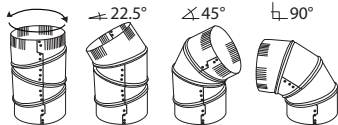

Note: Other sizes available - Refer to our website

ALUMINUM & GALVANIZED ELBOWS

433 6" Aluminum Adjustable Elbow (90 DEGREE)

pack qty: 12
package: display tray

INCLUDES:
1 - aluminum adjustable elbow

OTHER SIZES AVAILABLE: