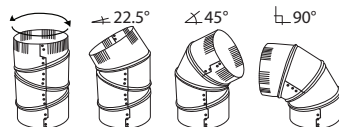

INCLUDES:
1 - aluminum adjustable elbow

OTHER SIZES AVAILABLE:

ITEM	SIZE	QTY	PACKAGE
2300	3"	12	display tray
2310	4"	12	display tray
432	5"	12	bulk pack
434	7"	12	bulk pack
435	8"	6	bulk pack