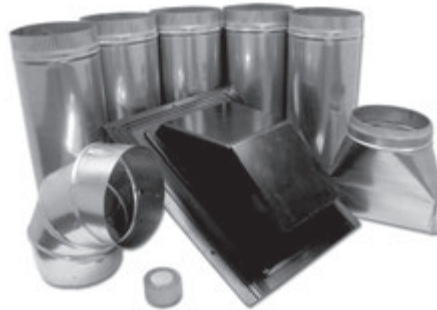

INCLUDES:

- 1 - 7" plastic roof vent
- 5 - 7" galvanized pipe - 17 1/2" length
- 1 - 7" galvanized adjustable elbow
- 1 - 3 1/4" x 10" galvanized transition
- 1 - roll of duct tape