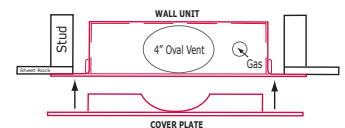

Note: Use our #229 4" Aluminum Snap-Lock Pipe to Pass-Through Box