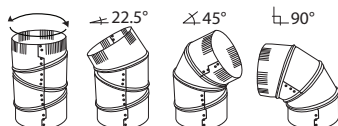

724 6" Galvanized Adjustable Elbow (90 DEGREE - 28 GAUGE)

pack qty: 12
package: bulk pack

INCLUDES:
1 - galvanized adjustable elbow

OTHER SIZES AVAILABLE:

ITEM	SIZE	QTY	PACKAGE	GAUGE
721	3"	12	bulk pack	28
722	4"	12	bulk pack	28
723	5"	12	bulk pack	30
725	7"	12	bulk pack	28
726	8"	6	bulk pack	28