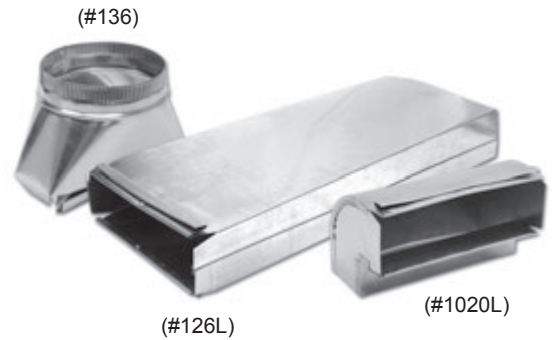

HVAC COMPONENTS

Lambro manufactures a complete line of HVAC venting products to properly vent your forced air heating and cooling systems. Lambro's HVAC venting categories consist of complete installation kits, accessories, vents, flexible UL and non UL Listed laminated and aluminum semi-rigid ducts, flexible UL Listed insulated ducts, rigid ductwork, rigid pipes and elbows needed to complete the installation of your HVAC venting requirements. Please read and follow all manufacturers warnings and instructions supplied with your product you are venting. Verify and comply with local building codes.