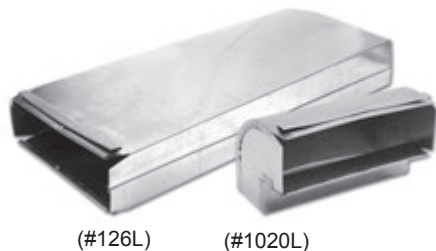

CONNECTORS FOR FLEXIBLE DUCTS

246 6" Galvanized Connector

pack qty: 6
package: bulk pack

- For use with rigid, semi-rigid and flexible duct

OTHER SIZES AVAILABLE:

ITEM	SIZE	QTY	PACKAGE
243	3"	6	bulk pack
244G	4"	6	bulk pack
245	5"	6	bulk pack
247	7"	6	bulk pack
248	8"	6	bulk pack

Note: 4" Aluminum connector available - No. 244

DUCTWORK

Lambro manufactures aluminum and galvanized ductwork which is available in 3 1/4" x 10" or round diameters depending on the application. Products consist of transitions, 90 degree and straight rigid ductwork which can be used in HVAC forced air system venting installations.