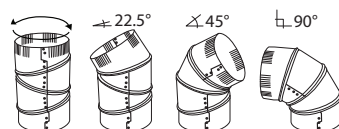

724 6" Galvanized Adjustable Elbow (90 DEGREE - 28 GAUGE)

pack qty: 12
package: bulk pack

INCLUDES:
1 - galvanized adjustable elbow

OTHER SIZES AVAILABLE:

ITEM	SIZE	QTY	PACKAGE	GAUGE
721	3"	12	bulk pack	28
722	4"	12	bulk pack	28
723	5"	12	bulk pack	30
725	7"	12	bulk pack	28
726	8"	6	bulk pack	28