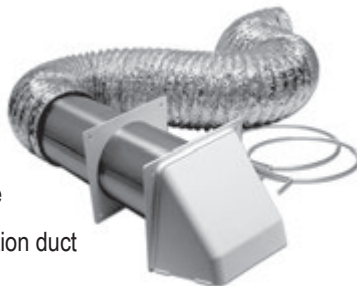

1363W 4"x8' Preferred Hood Vent Kit

(WHITE)
pack qty: 10
package: polybag

1. **INCLUDES:**
   1 - preferred hood w/ tail pipe
   1 - removable screen
   1 - UL listed laminated transition duct
   1 - trim plate
   2 - tension clamps

- Preferred hood opening allows for maximum airflow from the dryer while a removable screen keeps outside elements from entering the vent

OTHER SIZES & COLORS AVAILABLE:

ITEM	KIT SIZE	COLOR	QTY	PACKAGE
1365B	4" x 5'	brown	10	polybag
1365W	4" x 5'	white	10	polybag
1363B	4" x 8'	brown	10	polybag
1373B	4" x 5'	brown	10	retail box
1373W	4" x 5'	white	10	retail box
1375B	4" x 8'	brown	10	retail box
1375W	4" x 8'	white	10	retail box