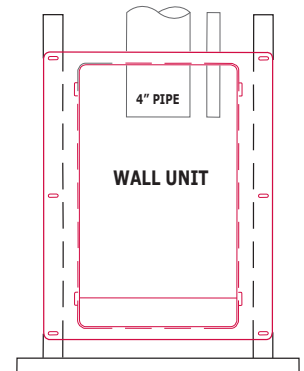

Note: Use our #229 4" Aluminum Snap-Lock Pipe to Pass-Through Box