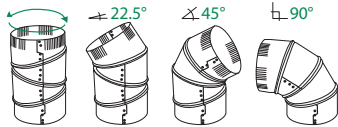

Note: Other sizes available - Refer to our website

ALUMINUM & GALVANIZED ELBOWS

2310 4" Aluminum Adjustable Elbow (90 DEGREE)

pack qty: 12
package: display tray

INCLUDES:
1 - aluminum adjustable elbow

OTHER SIZES AVAILABLE: