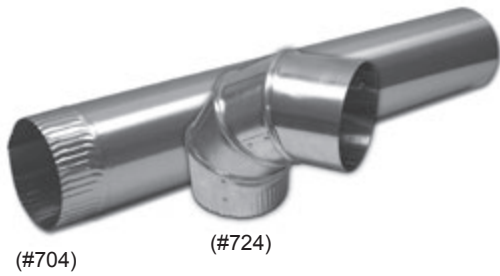

PIPES & ELBOWS

Lambro manufactures a full line of aluminum and galvanized snap-lock pipes and adjustable 90 degree elbows. Snap-lock pipes are available in 24" or 60" lengths that can easily be trimmed to size. Our adjustable 90 degree elbows adjust to fit most applications while being used in conjunction with our snap-lock pipes.