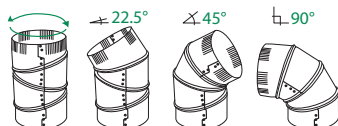

722 4" Galvanized Adjustable Elbow (90 DEGREE - 28 GAUGE)

pack qty: 12
package: bulk pack

INCLUDES:
1 - galvanized adjustable elbow

OTHER SIZES AVAILABLE:

ITEM	SIZE	QTY	PACKAGE	GAUGE
721	3"	12	bulk pack	28
723	5"	12	bulk pack	30
724	6"	12	bulk pack	28
725	7"	12	bulk pack	28
726	8"	6	bulk pack	28