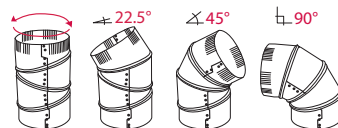

722 4" Galvanized Adjustable Elbow (90 DEGREE - 28 GAUGE)

pack qty: 12
package: bulk pack

INCLUDES:
1 - galvanized adjustable elbow

OTHER SIZES AVAILABLE:

ITEM	SIZE	QTY	PACKAGE	GAUGE
721	3"	12	bulk pack	28
723	5"	12	bulk pack	30
724	6"	12	bulk pack	28
725	7"	12	bulk pack	28
726	8"	6	bulk pack	28