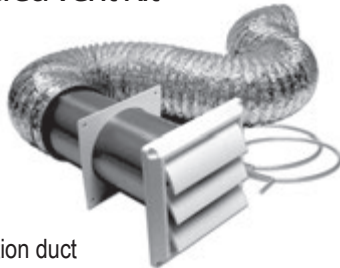

APPLIANCE ACCESSORIES

Lambro manufactures two sizes of washing machine trays fitting under standard or oversized washing machines. Our trays fit under front or top load and double stacked washing machines. The trays are non breakable and include a drain fitting. Verify and comply with all local building codes.

(#1375W Packaging)

STANDARD

ducts have greater installation flexibility

UV Inhibitor
Added to Vents

COMPLETE KITS

Safely vent your clothes dryer using our UL Listed laminated transition duct kit. UL Listed laminated transition ducts are flame resistant, and can be used in applications where semi-rigid and rigid duct will not work. If you are not sure what venting components to purchase to complete the installation of your clothes dryer, then you should purchase a complete kit. Our kits include all components needed to properly vent from the clothes dryer exhaust to the outside.

- INCLUDES:**
1 - louvered vent w/ tail pipe
1 - UL listed laminated transition duct
1 - trim plate
2 - tension clamps

- Louvers prevent outside elements from entering the vent

OTHER SIZES & COLORS AVAILABLE: