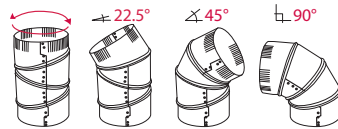

Note: Other sizes available - Refer to our website

ALUMINUM & GALVANIZED ELBOWS

2310 4" Aluminum Adjustable Elbow (90 DEGREE)

pack qty: 12
package: display tray

INCLUDES:
1 - aluminum adjustable elbow

OTHER SIZES AVAILABLE: